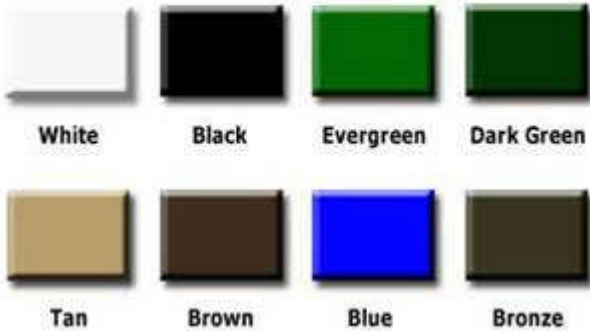

Powder Coated Finishes