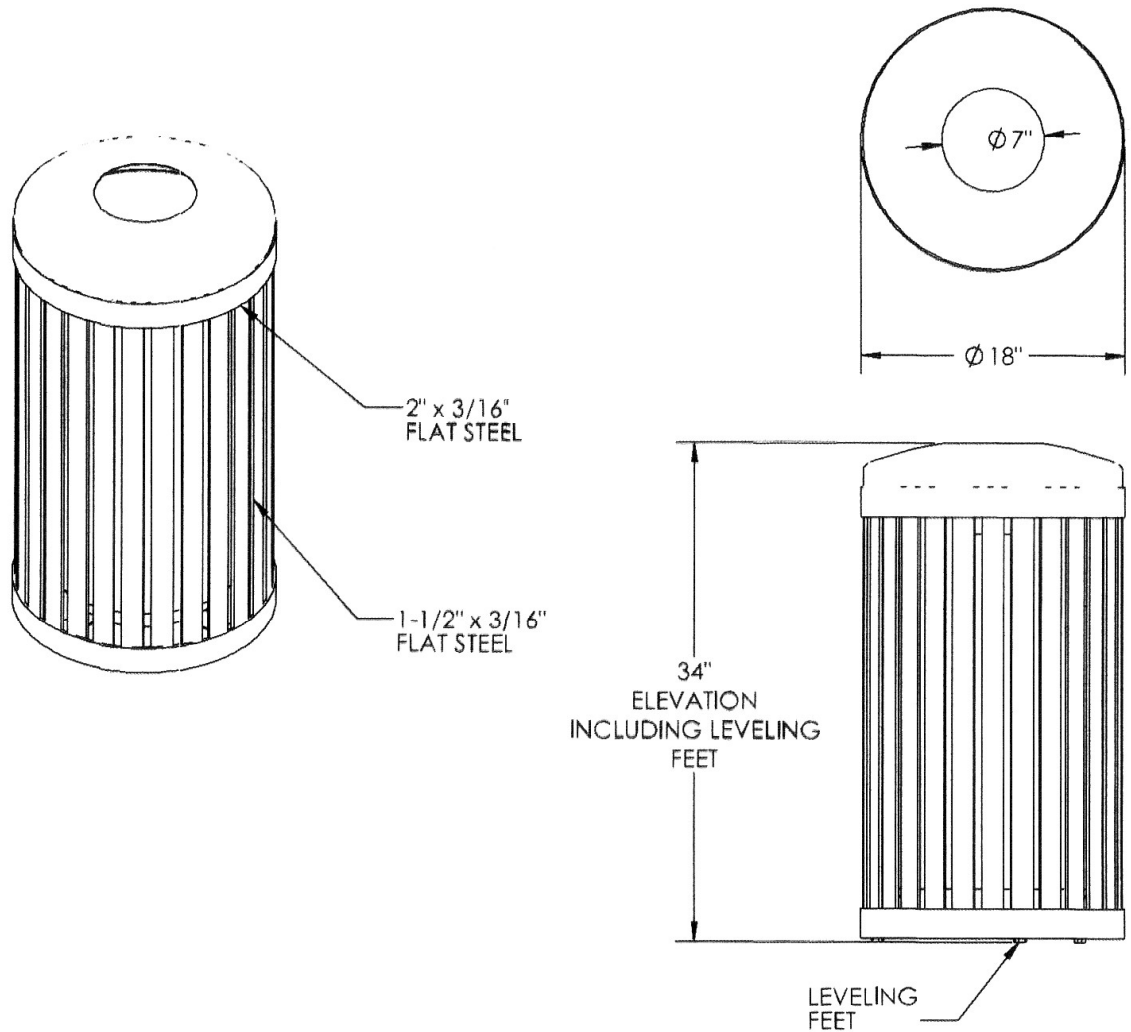

24 Gallon Iron Valley Trash Receptacle.

- 1 1/2" x 3/16" flat steel slats. 62 Lbs.
- 1/2" space between slats.
- Slats are Formed from ASTM 1018 Rolled Steel Bar.
- 8 colors available for aluminum slats.
- Self-retaining top cover.
- 24 gallon liner and flat top lid included.
- Made in the USA.

Item #: KR IVTRM-24

Powder Coated Finishes

IRON VALLEY TRASH RECEPTACLE MINI - 24 GALLON

NATIONAL OUTDOOR FURNITURE, INC.
1210 W. Main Street #296 Riverhead, NY 11901
Toll-Free Phone: 1-888-663-4621
Phone: 631-369-9099 Fax: 631-207-8312
Email: nofinc@optonline.net
www.nationaloutdoorfurniture.com