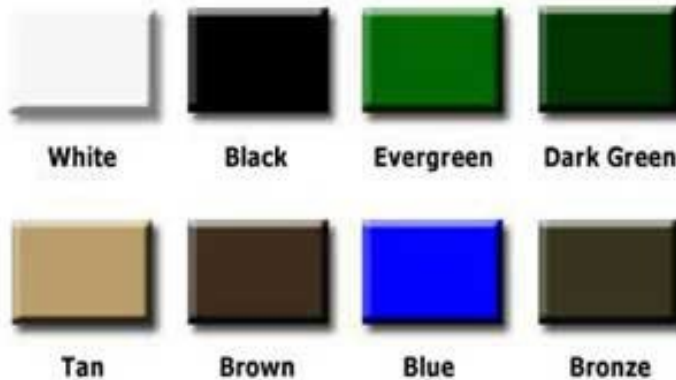

NATIONAL OUTDOOR FURNITURE, INC.
1210 W. Main Street #296 Riverhead, NY 11901
Toll-Free Phone: 1-888-663-4621
Phone: 631-369-9099 Fax: 631-207-8312
Email: nofinc@optonline.net
www.nationaloutdoorfurniture.com

NATIONAL OUTDOOR FURNITURE, INC.
144 Murdock Road #325 Pomfret Center, CT 06259
Toll-Free Phone: 1-888-516-8873
Phone: 1-860-974-1551 Fax: 516-706-1901
Email: nofinc@earthlink.net
www.nationaloutdoorfurniture.com