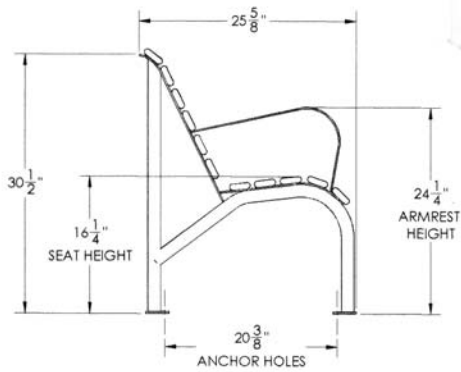

Capitol Bench

- 32 3/4" Overall Ht x 16" Seat Ht x 25" Depth.
- Length Options: 4 Ft, 5 Ft, 80".
- Powder coated steel frame.
- 1/4"-20 steel zinc plated, yellow dipped carriage bolts and nuts.
- Surface mounting holes included.
- Slat Options: Oak Slats, Recycled Plastic Slats, Aluminum Slats.
- Some assembly required.

Model # Size / Slats

KR CBS 48-O	50 Lbs. 4 Ft.-Oak
KR CBS 48-A	50 Lbs. 4 Ft.-Aluminum
KR CBS 48-F	50 Lbs. 4 Ft.-Recycled Plastic
KR CBP 60-O	65 Lbs. 5 Ft.-Oak
KR CBP 60-A	65 Lbs. 5 Ft.-Aluminum
KR CBP 60-F	65 Lbs. 5 Ft.-Recycled Plastic
KR CBLF 80-O	85 Lbs. 80" Ft.-Oak
KR CBLF 80-A	85 Lbs. 80" Ft.-Aluminum
KR CBLF 80-F	85 Lbs. 80" Ft.-Recycled Plastic

60" Capitol Bench

80" Capitol Bench

NATIONAL OUTDOOR FURNITURE, INC.
 1210 W. Main Street #296. Riverhead, NY 11901
 Toll-Free Phone: 1-888-663-4621
 Phone: 631-369-9099 Fax: 631-207-8312
 Email: nofinc@optonline.net
www.nationaloutdoorfurniture.com