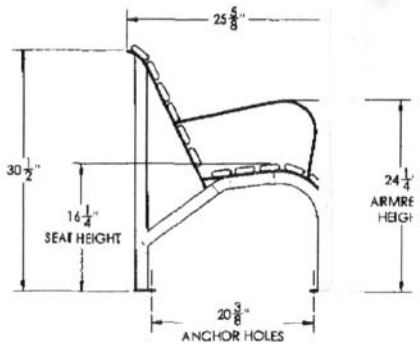

Capitol Bench

- 32 3/4" Overall Ht x 16" Seat Ht x 25" Depth.
- Length Options: 4 Ft, 5 Ft, 80".
- Powder coated steel frame.
- 1/4"-20 steel zinc plated, yellow dipped carriage bolts and nuts.
- Surface mounting holes included.
- Slat Options: Oak Slats, Recycled Plastic Slats, Aluminum Slats.
- Some assembly required.

Model # Size / Slats

KR CBS 48-O	50 Lbs. 4 Ft.-Oak
KR CBS 48-A	50 Lbs. 4 Ft.-Aluminum
KR CBS 48-F	50 Lbs. 4 Ft.-Recycled Plastic
KR CBP 60-O	65 Lbs. 5 Ft.-Oak
KR CBP 60-A	65 Lbs. 5 Ft.-Aluminum
KR CBP 60-F	65 Lbs. 5 Ft.-Recycled Plastic
KR CBLF 80-O	85 Lbs. 80" Ft.-Oak
KR CBLF 80-A	85 Lbs. 80" Ft.-Aluminum
KR CBLF 80-F	85 Lbs. 80" Ft.-Recycled Plastic

60" Capitol Bench

80" Capitol Bench

NATIONAL OUTDOOR FURNITURE, INC.
 1210 W. Main Street #296. Riverhead, NY 11901
 Toll-Free Phone: 1-888-663-4621
 Phone: 631-369-9099 Fax: 631-207-8312
 Email: nofinc@optonline.net
www.nationaloutdoorfurniture.com