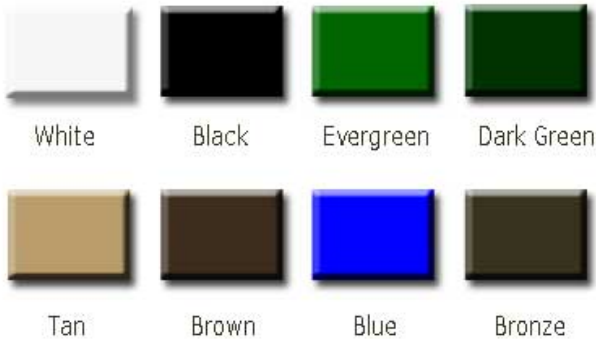

Capitol Bench

- 32 3/4" Overall Ht x 16" Seat Ht x 25" Depth.
- Length Options: 4 Ft, 5 Ft, 80".
- Powder coated steel frame.
- 1/4"-20 steel zinc plated, yellow dipped carriage bolts and nuts.
- Surface mounting holes included.
- Slat Options: Oak Slats, Recycled Plastic Slats, Aluminum Slats.
- Some assembly required.

Aluminum Slat Colors: Black, White, Brown, Tan, Evergreen, Dk. Green, Bronze, Blue.

Recycled Plastic Slat Color: Cedar and Redwood.

Cast Aluminum Arm Finishes

Recycled Plastic Slats

Cedar

Redwood

48" Capitol Bench