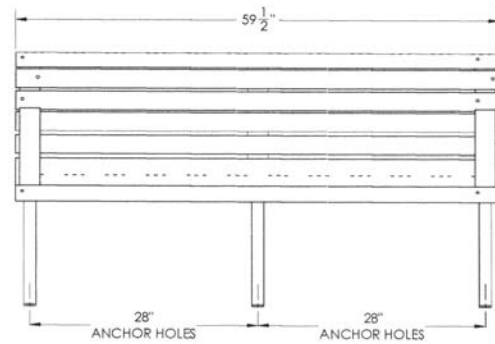

60" Capitol Bench