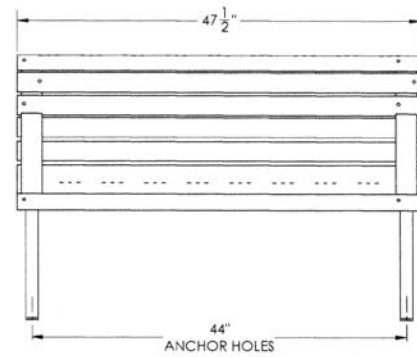

48" Capitol Bench