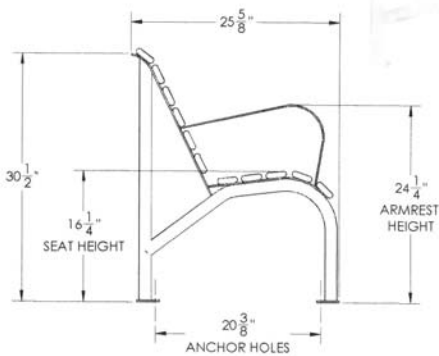

Capitol Bench

- 32 3/4" Overall Ht x 16" Seat Ht x 25" Depth.
- Length Options: 4 Ft, 5 Ft, 80".
- Powder coated steel frame.
- 1/4"-20 steel zinc plated, yellow dipped carriage bolts and nuts.
- Surface mounting holes included.
- Slat Options: Oak Slats, Recycled Plastic Slats, Aluminum Slats.
- Some assembly required.

Model # Size / Slats

KR CBS 48-O	50 Lbs. 4 Ft.-Oak
KR CBS 48-A	50 Lbs. 4 Ft.-Aluminum
KR CBS 48-F	50 Lbs. 4 Ft.-Recycled Plastic
KR CBP 60-O	65 Lbs. 5 Ft.-Oak
KR CBP 60-A	65 Lbs. 5 Ft.-Aluminum
KR CBP 60-F	65 Lbs. 5 Ft.-Recycled Plastic
KR CBLF 80-O	85 Lbs. 80" Ft.-Oak
KR CBLF 80-A	85 Lbs. 80" Ft.-Aluminum
KR CBLF 80-F	85 Lbs. 80" Ft.-Recycled Plastic

60" Capitol Bench

80" Capitol Bench

NATIONAL OUTDOOR FURNITURE, INC.
 1210 W. Main Street #296. Riverhead, NY 11901
 Toll-Free Phone: 1-888-663-4621
 Phone: 631-369-9099 Fax: 631-207-8312
 Email: nofinc@optonline.net
www.nationaloutdoorfurniture.com