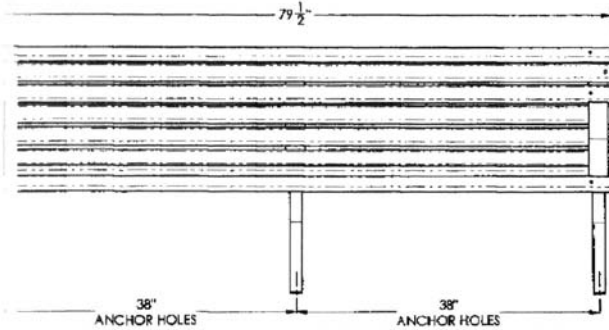

80" Capitol Bench

NATIONAL OUTDOOR FURNITURE, INC.
1210 W. Main Street #296. Riverhead, NY 11901
Toll-Free Phone: 1-888-663-4621
Phone: 631-369-9099 Fax: 631-207-8312
Email: nofinc@optonline.net
www.nationaloutdoorfurniture.com

NATIONAL OUTDOOR FURNITURE, INC.
144 Murdock Road #325 Pomfret Center, CT 06259
Toll-Free Phone: 1-888-516-8873
Phone: 1-860-974-1551 Fax: 516-706-1901 Email:
nofinc@earthlink.net
www.nationaloutdoorfurniture.com