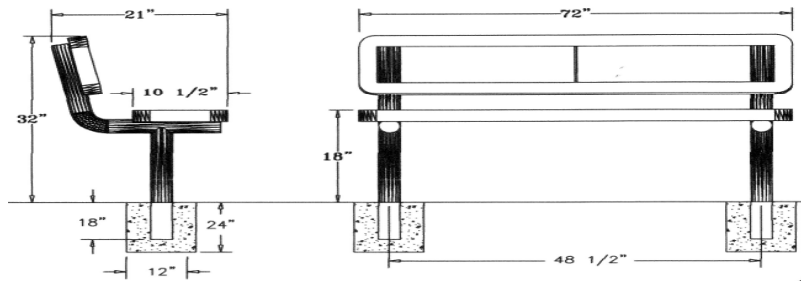

6 Ft. Regal Bench With Back, Rounded Corners - Inground Mount.

- 6' Dimensions: 72"L x 32"Ht. 113 Lbs.
- Top and seats are made with polyethylene coated 3/4" #9 expanded metal inside a 2" x 2" x 1/8" angle iron frame.
- 2 3/8" Zinc coated, powder coated galvanized legs.
- Some assembly required.

Item #: WC EB6WBIG

8 Ft. Regal Bench With Back, Rounded Corners - Inground Mount.

- 8' Dimensions: 96"L x 32"Ht. 170 Lbs.
- Top and seats are made with polyethylene coated 3/4" #9 expanded metal inside a 2" x 2" x 1/8" angle iron frame.
- 2 3/8" Zinc coated, powder coated galvanized legs.
- Some assembly required.