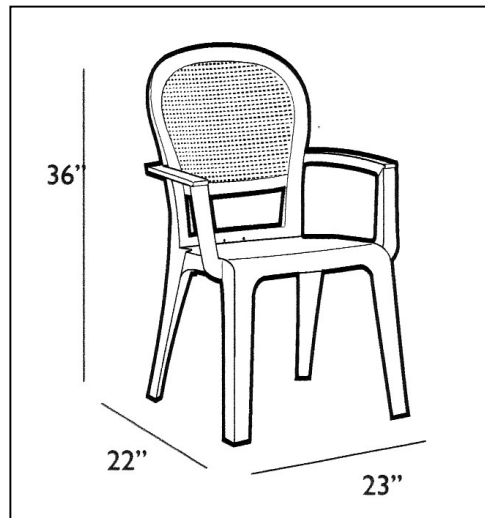

Seville Stacking Resin Armchair

- *Master pack 4 and 16.*
- Kevring cast synthetic resin. Metal texture with satin finish.
- Open weave back.
- 9.31 Lbs. each.
- 23"W x 22"D x 36"H.
- ASTM F 1561 Class B commercial rating. UV inhibitors.
- Rated to 300 Lbs. For safe use in commercial environments.
- \$50.00 charge for orders under \$500.00.
- \$50.00 charge for quantities other than the master pack.

Color: Charcoal
Item #: GR SEC

NATIONAL OUTDOOR FURNITURE, INC.
1210 W. Main Street #296. Riverhead, NY 11901
Toll-Free Phone: 1-888-663-4621
Phone: 631-369-9099 Fax: 631-207-8312
Email: nofinc@optonline.net
www.nationaloutdoorfurniture.com