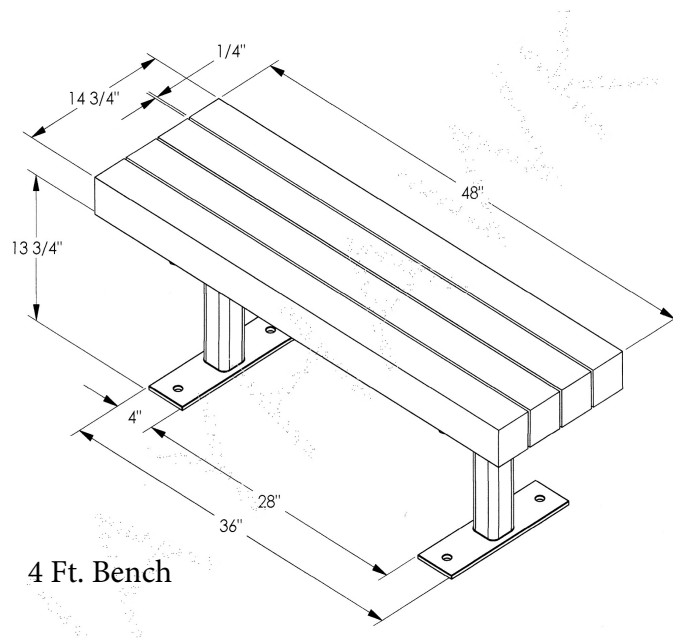

Resinwood Slat Colors

NATIONAL OUTDOOR FURNITURE, INC.

1210 W. Main Street #296 Riverhead, NY 11901
Toll-Free Phone: 1-888-663-4621
Phone: 631-369-9099 Fax: 631-207-8312
Email: nofinc@optonline.net
www.nationaloutdoorfurniture.com

NATIONAL OUTDOOR FURNITURE, INC.

144 Murdock Road #325 Pomfret Center, CT 06259
Toll-Free Phone: 1-888-516-8873
Phone: 1-860-974-1551 Fax: 516-706-1901
Email: nofinc@earthlink.net
www.nationaloutdoorfurniture.com