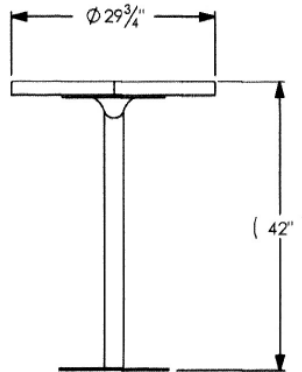

30" Round Specialty Table, No Seats, Bar Height - Surface Mount.

- 75 Lbs.
- Table is 42" high.
- Top is made with heavy duty polyethylene 3/4" #9 expanded metal inside a 2" x 2" x 1/8" angle iron frame.
- 2 7/8" Round zinc coated, powder coated galvanized pedestal frame/base.
- With umbrella hole only.
- Inground Mount also available.

Item #: WC BAR30SM

Textured Polyethylene Colors

Powder Coat Gloss Colors

NATIONAL OUTDOOR FURNITURE, INC.
1210 W. Main Street #296 Riverhead, NY 11901
Toll-Free Phone: 1-888-663-4621
Phone: 631-369-9099 Fax: 631-207-8312
Email: nofinc@optonline.net
www.nationaloutdoorfurniture.com

NATIONAL OUTDOOR FURNITURE, INC.
144 Murdock Road #325 Pomfret Center, CT 06259
Toll-Free Phone: 1-888-516-8873
Phone: 1-860-974-1551 Fax: 516-706-1901
Email: nofinc@earthlink.net
www.nationaloutdoorfurniture.com