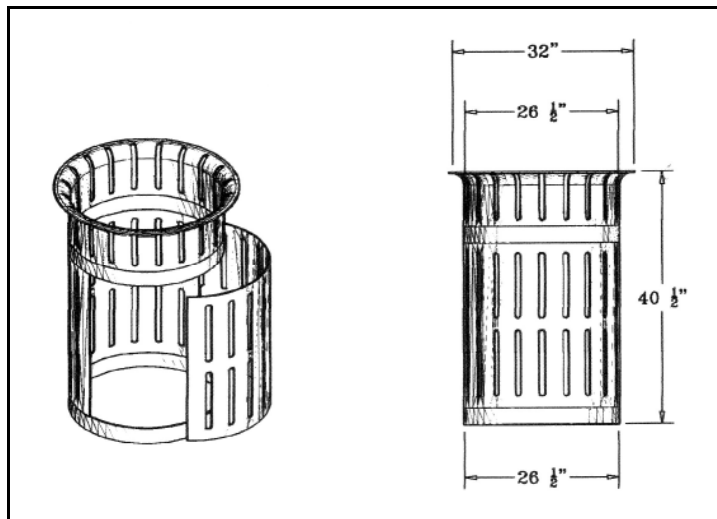

**32 Metro Style Trash Receptacle With Hinged Side Door.**

- 115 lbs.
- Ribbed polyethylene coated steel.
- Hinged side door for easy access.
- Priced with flat top with either 8" or 16" opening.
- Liner included.
- Mounting options available.

**Item #:** WC ME32

**Receptacle Tops and Mounting**

**Dome Top      Flat Top with Rain & Ash Bonnet**

**Textured Polyethylene Colors**

**Flat Top with 8" & 14" Opening**

**Surface & Inground Mounts**

**NATIONAL OUTDOOR FURNITURE, INC.**  
 1210 W. Main Street #296 Riverhead, NY 11901  
 Toll-Free Phone: 1-888-663-4621  
 Phone: 631-369-9099 Fax: 631-207-8312  
 Email: [nofinc@optonline.net](mailto:nofinc@optonline.net)  
[www.nationaloutdoorfurniture.com](http://www.nationaloutdoorfurniture.com)