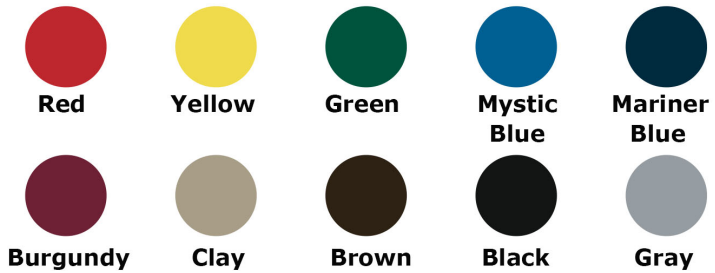

**Item #:** WC ME32

**Receptacle Tops and Mounting**

**Dome Top      Flat Top with Rain & Ash Bonnet**

**Textured Polyethylene Colors**

**Flat Top with 8" & 14" Opening**

**Surface & Inground Mounts**

**NATIONAL OUTDOOR FURNITURE, INC.**  
 1210 W. Main Street #296 Riverhead, NY 11901  
 Toll-Free Phone: 1-888-663-4621  
 Phone: 631-369-9099 Fax: 631-207-8312  
 Email: [nofinc@optonline.net](mailto:nofinc@optonline.net)  
[www.nationaloutdoorfurniture.com](http://www.nationaloutdoorfurniture.com)