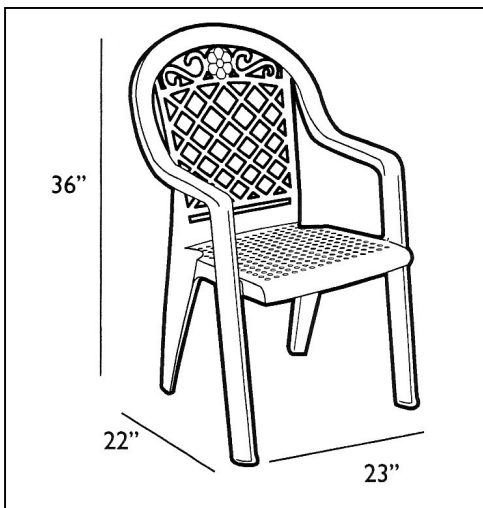

Savannah Stacking Resin Armchair.

- Master pack 4 and 24.
- Kevring Cast Synthetic Resin. Metal texture with satin finish.
- 8.32 Lbs. each.
- 23"W x 22"D x 36"H.
- ASTM F 1561 Class B commercial rating.
- UV inhibitors.
- Rated to 300 Lbs. For safe use in commercial environments.
- \$50.00 charge for orders under \$500.00.

Item #: GR SAC

Resin Chair Colors

Bronze Mist

Charcoal

NATIONAL OUTDOOR FURNITURE, INC.

1210 W. Main Street #296. Riverhead, NY 11901
 Toll-Free Phone: 1-888-663-4621
 Phone: 631-369-9099 Fax: 631-207-8312
 Email: nofinc@optonline.net
www.nationaloutdoorfurniture.com