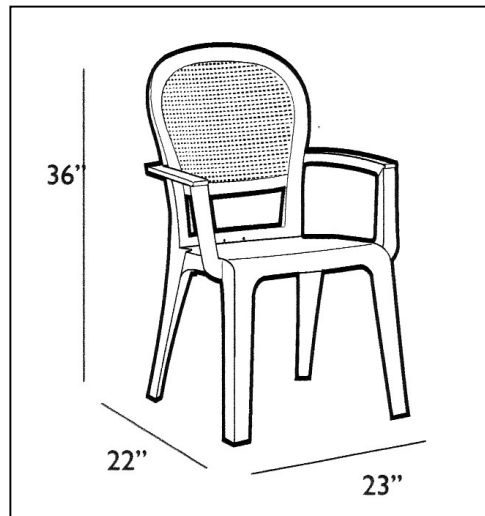

NATIONAL OUTDOOR FURNITURE, INC.

1210 W. Main Street #296. Riverhead, NY 11901
Toll-Free Phone: 1-888-663-4621
Phone: 631-369-9099 Fax: 631-207-8312
Email: nofinc@optonline.net
www.nationaloutdoorfurniture.com

NATIONAL OUTDOOR FURNITURE, INC.

144 Murdock Road #325 Pomfret Center, CT 06259
Toll-Free Phone: 1-888-516-8873
Phone: 1-860-974-1551 Fax: 516-706-1901
Email: nofinc@earthlink.net
www.nationaloutdoorfurniture.com