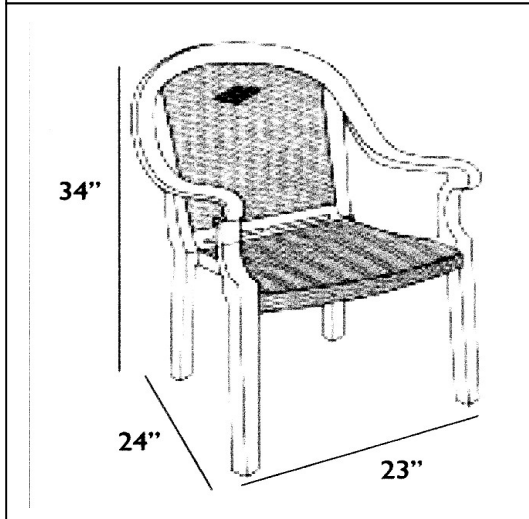

Sumatra Classic Stacking Resin Armchair

- Kevring cast synthetic resin. Metal texture with satin finish.
- Open weave back.
- *Master pack 16 and 4.*
- 11.72 Lbs. each.
- 23"W x 24"D x 34"H.
- ASTM F 1561 Class B commercial rating.
- UV inhibitors.
- Rated to 300 Lbs. For safe use in commercial environments.
- $50.00 charge for orders under $500.00.

Item #: GR SCC

Resin Chair Colors

Charcoal

Bronze Mist

NATIONAL OUTDOOR FURNITURE, INC.

1210 W. Main Street #296. Riverhead, NY 11901
Toll-Free Phone: 1-888-663-4621
Phone: 631-369-9099 Fax: 631-207-8312
Email: nofinc@optonline.net
www.nationaloutdoorfurniture.com

NATIONAL OUTDOOR FURNITURE, INC.

144 Murdock Road #325 Pomfret Center, CT 06259
Toll-Free Phone: 1-888-516-8873
Phone: 1-860-974-1551 Fax: 516-706-1901
Email: nofinc@earthlink.net
www.nationaloutdoorfurniture.com