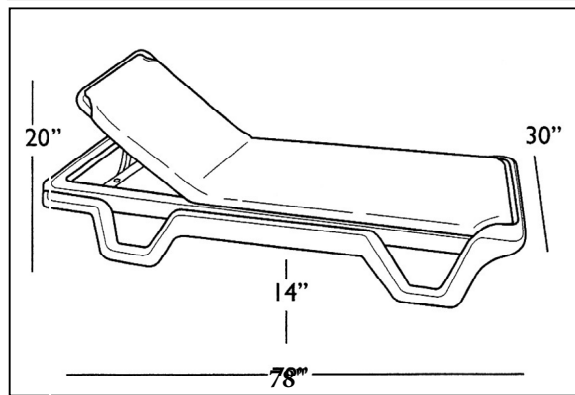

Marina Adjustable Resin/Sling Stacking Chaise Lounge - Pack of 2 and 14.

- Masterpack of 2 and 14.
- 34 Lbs. each.
- 78"L x 30"W x 20"H – seat height 14".
- Synthetic resin frame.
- 5 position adjustable back.
- Heavy duty vinyl coated material for seat and back.
- Rated to 300 lbs. For safe use in commercial environments.
- Commercial grade nylon glides to prevent scratching soft surfaces.
- Stacks for storage.
- UV inhibitors.
- $50.00 charge for quantities other than the master pack.
- $50.00 charge for orders under $500.00.

Item #: GR MACH