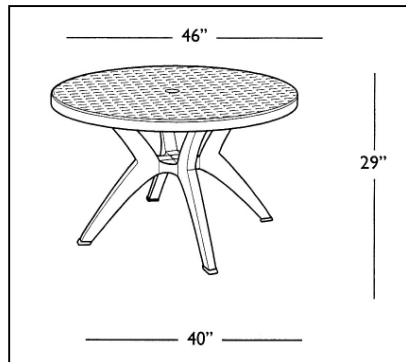

46" Round Ibiza Table

- Masterpack of 1.
- Made of 100% resin.
- 30 Lbs.
- 46" Round x 29"H.
- 1 1/2" diameter umbrella hole with plug.
- Leg leveler on one leg.
- UV inhibitors. For safe use in commercial environments.
- Some assembly required.
- *$50.00 charge for orders under $500.00.*

Item #: GR 46RC

Ibiza Table Colors

NATIONAL OUTDOOR FURNITURE, INC.

1210 W. Main Street #296. Riverhead, NY 11901

Toll-Free Phone: 1-888-663-4621

Phone: 631-369-9099 Fax: 631-207-8312

Email: nofinc@optonline.net

www.nationaloutdoorfurniture.com

NATIONAL OUTDOOR FURNITURE, INC.

144 Murdock Road #325 Pomfret Center, CT 06259

Toll-Free Phone: 1-888-516-8873

Phone: 1-860-974-1551 Fax: 516-706-1901

Email: nofinc@earthlink.net

www.nationaloutdoorfurniture.com