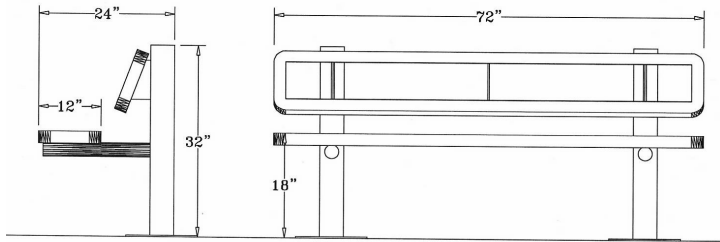

**Perforated Style  
Inground Mount**

**6' Perforated Bench - Inground Mounted.**

- 176 lbs.
- 72"L x 32"Ht. 176 Lbs.
- 2" x 2" x 1/8" Angle iron frame.
- Two 4" x 4" O.D. zinc coated powder coated galvanized steel legs.
- 12" Deep seat.
- All edges are rolled to a 2" radius to form a rounded edge.
- 1/4" x 1 1/2" Steel bracing are welded to underside.
- All hardware is non corrosive.
- Some assembly required.

**Item #:** WC P4B6WBSM

WC P4B6WBSM	6 Ft. Surface Mount. 176 Lbs.
WC P4B6WBIG	6 Ft. Inground Mount. 176 Lbs.
WC P4B8WBSM	8 Ft. Surface Mount. 234 Lbs.
WC P4B8WBIG	8 Ft. Inground Mount. 234 Lbs.

**Textured Polyethylene Colors**