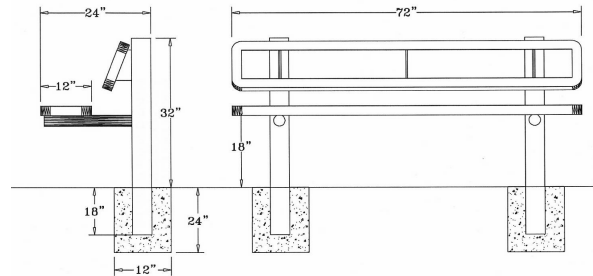

**Perforated Style  
Inground Mount**

**6' Perforated Bench - Inground Mounted.**

- 176 lbs.
- 72"L x 32"Ht. 176 Lbs.
- 2" x 2" x 1/8" Angle iron frame.
- Two 4" x 4" O.D. zinc coated powder coated galvanized steel legs.
- 12" Deep seat.
- All edges are rolled to a 2" radius to form a rounded edge.
- 1/4" x 1 1/2" Steel bracing are welded to underside.
- All hardware is non corrosive.
- Some assembly required.

**Item #:** WC P4B6WBSM

WC P4B6WBSM	6 Ft. Surface Mount. 176 Lbs.
WC P4B6WBIG	6 Ft. Inground Mount. 176 Lbs.
WC P4B8WBSM	8 Ft. Surface Mount. 234 Lbs.
WC P4B8WBIG	8 Ft. Inground Mount. 234 Lbs.

**Textured Polyethylene Colors**