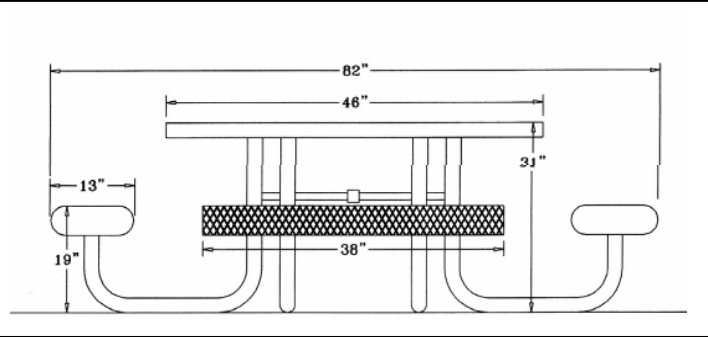

Portable Table Mounting Options

46" Octagon Rolled Table with (4) Attached Seats - Portable.

- 245 Lbs.
- Tops are made with polyethylene $\frac{3}{4}$ " #9 expanded metal inside a 2" x 2" x 1/8" angle iron frame.
- 2" diameter zinc coated, powder coated galvanized legs.
- With or without umbrella hole.
- Surface and inground mounting clamps available.
- Some assembly required.

Item #: WC ROCT46P

Textured Polyethylene Colors

Powder Coat Gloss Colors

NATIONAL OUTDOOR FURNITURE, INC.
1210 W. Main Street #296 Riverhead, NY 11901
Toll-Free Phone: 1-888-663-4621
Phone: 631-369-9099 Fax: 631-207-8312
Email: nofinc@optonline.net
www.nationaloutdoorfurniture.com

NATIONAL OUTDOOR FURNITURE, INC.
144 Murdock Road #325 Pomfret Center, CT 06259
Toll-Free Phone: 1-888-516-8873
Phone: 1-860-974-1551 Fax: 516-706-1901
Email: nofinc@earthlink.net
www.nationaloutdoorfurniture.com