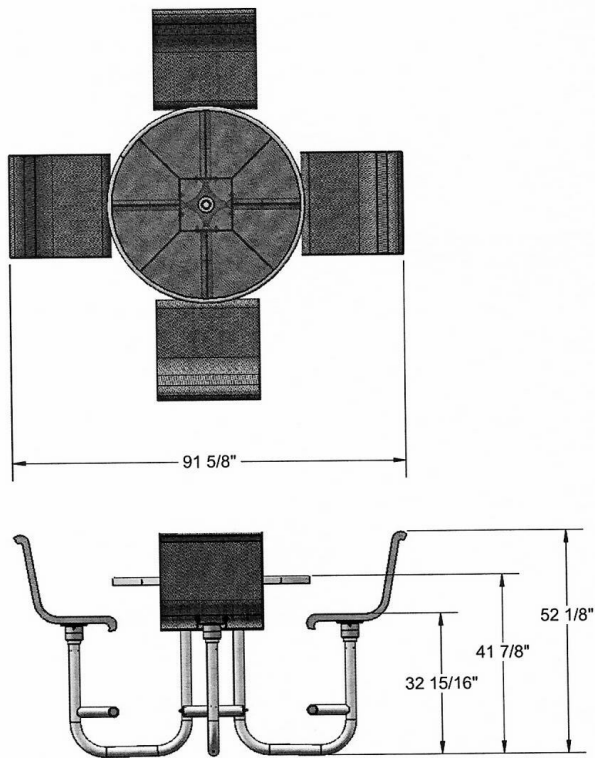

46" Round Bar Table with (4) Attached Swivel Seats and Backs - Portable/Surface Mount.

- 280 and 300 Lbs.
- Overall Dimensions: 91 5/8"W x 52 1/8". 41 7/8" Seat Ht.
- 180 Degree Swivel Seats.
- Powdercoated frames.
- Available in diamond and perforated seats and tops.
- 2 3/8" O.D. all MIG welded frame.
- Thermoplastic coated seats and tops with powder coated frame.
- Ergonomic footrest.
- All stainless steel hardware.
- With umbrella hole.
- Some assembly required.

BEIGE

BROWN

BLACK

MATTE BLACK

DARK GREY

NEW CHAMPAGNE

WHITE

Model Number	Description
US 365-RDV	46" Round Bistro Table, Diamond Style, Portable. 280 Lbs.
US 365-RDP	46" Round BistrTable, Perforated Style, Portable. 300 Lbs.