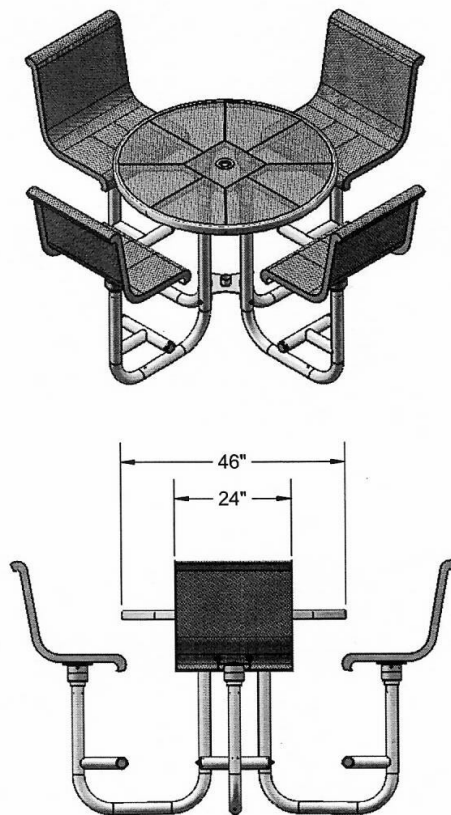

46" Round Bar Table with (4) Attached Swivel Seats and Backs - Portable/Surface Mount.

- 280 and 300 Lbs.
- Overall Dimensions: 91 5/8"W x 52 1/8". 41 7/8" Seat Ht.
- 180 Degree Swivel Seats.
- Powdercoated frames.
- Available in diamond and perforated seats and tops.
- 2 3/8" O.D. all MIG welded frame.
- Thermoplastic coated seats and tops with powder coated frame.
- Ergonomic footrest.
- All stainless steel hardware.
- With umbrella hole.
- Some assembly required.

BEIGE

BROWN

BLACK

MATTE BLACK

DARK GREY

NEW CHAMPAGNE

WHITE

Model Number	Description
US 365-RDV	46" Round Bistro Table, Diamond Style, Portable. 280 Lbs.
US 365-RDP	46" Round BistrTable, Perforated Style, Portable. 300 Lbs.