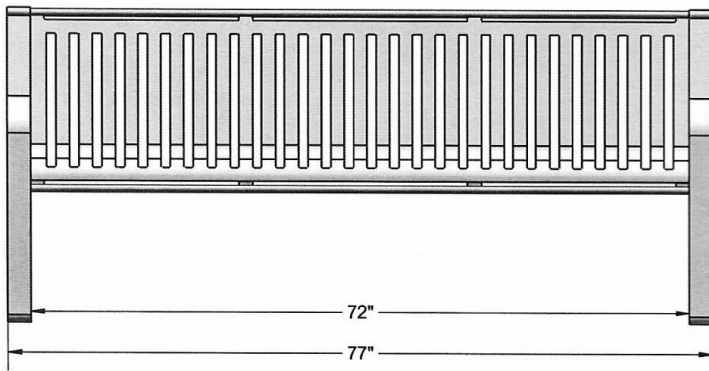

NATIONAL OUTDOOR FURNITURE, INC.
1210 W. Main Street #296 Riverhead, NY 11901
Toll-Free Phone: 1-888-663-4621
Phone: 631-369-9099 Fax: 631-207-8312
Email: nofinc@optonline.net
www.nationaloutdoorfurniture.com

NATIONAL OUTDOOR FURNITURE, INC.
144 Murdock Road #325 Pomfret Center, CT 06259
Toll-Free Phone: 1-888-516-8873
Phone: 1-860-974-1551 Fax: 516-706-1901
Email: nofinc@earthlink.net
www.nationaloutdoorfurniture.com