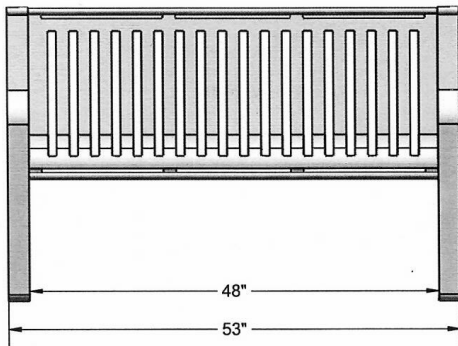

NATIONAL OUTDOOR FURNITURE, INC.
1210 W. Main Street #296 Riverhead, NY 11901
Toll-Free Phone: 1-888-663-4621
Phone: 631-369-9099 Fax: 631-207-8312
Email: nofinc@optonline.net
www.nationaloutdoorfurniture.com

NATIONAL OUTDOOR FURNITURE, INC.
144 Murdock Road #325 Pomfret Center, CT 06259
Toll-Free Phone: 1-888-516-8873
Phone: 1-860-974-1551 Fax: 516-706-1901
Email: nofinc@earthlink.net
www.nationaloutdoorfurniture.com