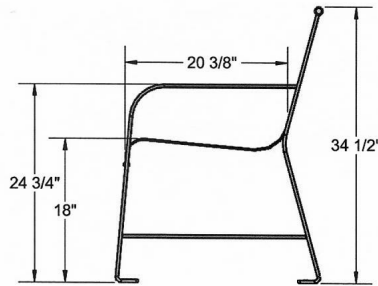

NATIONAL OUTDOOR FURNITURE, INC.
1210 W. Main Street #296 Riverhead, NY 11901
Toll-Free Phone: 1-888-663-4621
Phone: 631-369-9099 Fax: 631-207-8312
Email: nofinc@optonline.net
www.nationaloutdoorfurniture.com

NATIONAL OUTDOOR FURNITURE, INC.
144 Murdock Road #325 Pomfret Center, CT 06259
Toll-Free Phone: 1-888-516-8873
Phone: 1-860-974-1551 Fax: 516-706-1901
Email: nofinc@earthlink.net
www.nationaloutdoorfurniture.com