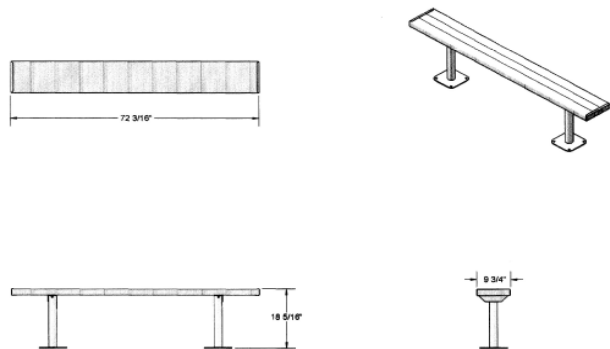

NEW CHAMPAGNE

WHITE

6' Bench - Surface Mount. Untreated, Treated and Redwood Stained Pine.

8' Bench - Surface Mount. Untreated, Treated and Redwood Stained Pine.

6' Bench - Surface Mount. Aluminum Plank Seat.

8' Bench - Surface Mount. Aluminum Plank Seat.

NATIONAL OUTDOOR FURNITURE, INC.
 1210 W. Main Street #296 Riverhead, NY 11901
 Toll-Free Phone: 1-888-663-4621
 Phone: 631-369-9099 Fax: 631-207-8312
 Email: nofinc@optonline.net
www.nationaloutdoorfurniture.com