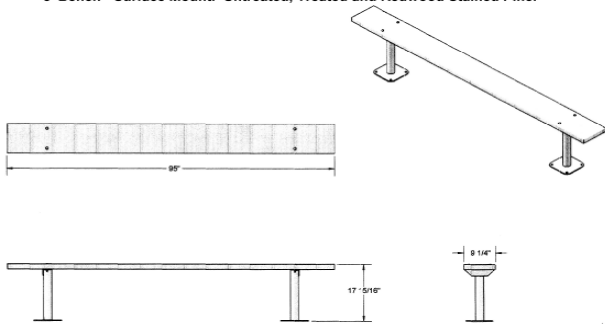

NEW CHAMPAGNE

WHITE

6' Bench - Surface Mount. Untreated, Treated and Redwood Stained Pine.

8' Bench - Surface Mount. Untreated, Treated and Redwood Stained Pine.

6' Bench - Surface Mount. Aluminum Plank Seat.

8' Bench - Surface Mount. Aluminum Plank Seat.

NATIONAL OUTDOOR FURNITURE, INC.
 1210 W. Main Street #296 Riverhead, NY 11901
 Toll-Free Phone: 1-888-663-4621
 Phone: 631-369-9099 Fax: 631-207-8312
 Email: nofinc@optonline.net
www.nationaloutdoorfurniture.com