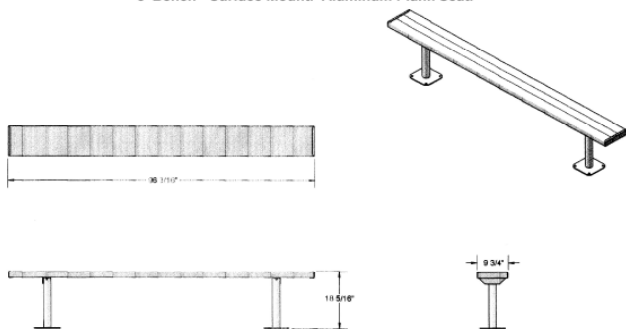

NEW CHAMPAGNE

WHITE

6' Bench - Surface Mount. Untreated, Treated and Redwood Stained Pine.

8' Bench - Surface Mount. Untreated, Treated and Redwood Stained Pine.

6' Bench - Surface Mount. Aluminum Plank Seat.

8' Bench - Surface Mount. Aluminum Plank Seat.

NATIONAL OUTDOOR FURNITURE, INC.
 1210 W. Main Street #296 Riverhead, NY 11901
 Toll-Free Phone: 1-888-663-4621
 Phone: 631-369-9099 Fax: 631-207-8312
 Email: nofinc@optonline.net
www.nationaloutdoorfurniture.com