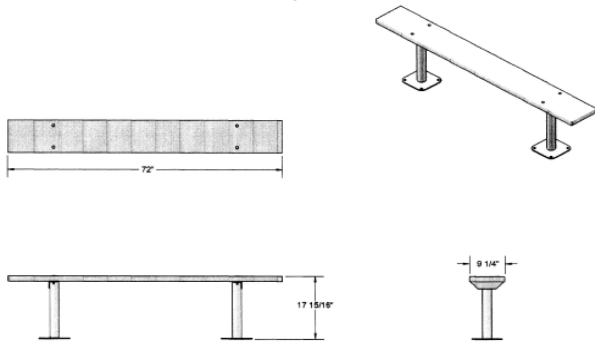

NEW CHAMPAGNE

WHITE

6' Bench - Surface Mount. Untreated, Treated and Redwood Stained Pine.

8' Bench - Surface Mount. Untreated, Treated and Redwood Stained Pine.

6' Bench - Surface Mount. Aluminum Plank Seat.