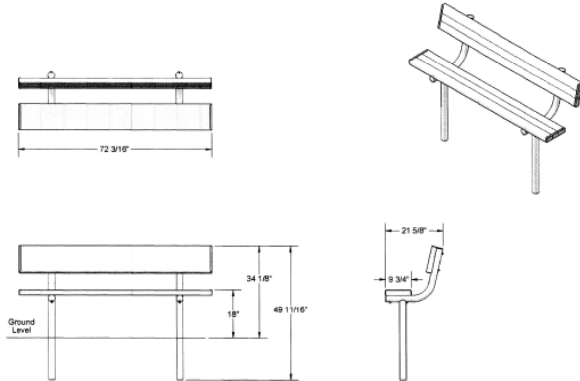

6' Park Bench with Back - Inground Mount.

- Available in 6' and 8' lengths
- Overall Dimensions: 35 1/4" H x 22 7/16" D. 18" Seat height.
- 2" x 4" Aluminum or wood style planks.
- 2" x 10" Aluminum style planks.
- All MIG welded frame with zinc plated hardware.
- Frame is 2 3/8" O.D. pipe with powder coated finish or galvanized.
- Available in portable, surface and inground mount.
- Available in Untreated Pine, Treated Pine, Redwood Stained Pine and Aluminum Planks.
- One year warranty.
- Some assembly required.

Standard Powder Coat Colors

Model Number	Description
US 940S-U16	6' Park Bench, 72 Lbs., 2" x 10" Planks, Untreated Pine.
US 940S-PT16	6' Park Bench, 72 Lbs., 2" x 10" Planks, Treated Pine.
US 940S-T16	6' Park Bench, 72 Lbs., 2" x 10" Planks, Redwood Stained Pine.
US 940S-A16	6' Park Bench, 58 Lbs., 2" x 10" Planks, Aluminum. .
US 940S-U18	8' Park Bench, 84 Lbs., 2" x 10" Planks, Untreated Pine.
US 940S-PT18	8' Park Bench, 84 Lbs., 2" x 10" Planks, Treated Pine.
US 940S-T18	8' Park Bench, 84 Lbs., 2" x 10" Planks, Redwood Stained Pine.
US 940S-A18	8' Park Bench, 572Lbs., 2" x 10" Planks, Aluminum. .
US 940S-U6	6' Park Bench, 82 Lbs., 2" x 4" Planks, Untreated Pine.
US 940S-PT6	6' Park Bench, 82 Lbs., 2" x 4" Planks, Treated Pine.
US 940S-T6	6' Park Bench, 82 Lbs., 2" x 4" Planks, Redwood Stained Pine.
US 940S-U8	8' Park Bench, 97 Lbs., 2" x 4" Planks, Untreated Pine.
US 940S-PT8	8' Park Bench, 97 Lbs., 2" x 4" Planks, Treated Pine.
US 940S-T8	8' Park Bench, 97 Lbs., 2" x 4" Planks, Redwood Stained Pine.

6' Park Bench with Back - 2" x 4" Planks

8' Park Bench with Back - 2" x 4" Planks

6' Park Bench with Back - 2" x 10" Seat & Back

8' Park Bench with Back - 2" x 10" Seat & Back

NATIONAL OUTDOOR FURNITURE, INC.
 1210 W. Main Street #296 Riverhead, NY 11901
 Toll-Free Phone: 1-888-663-4621
 Phone: 631-369-9099 Fax: 631-207-8312
 Email: nofinc@optonline.net
www.nationaloutdoorfurniture.com