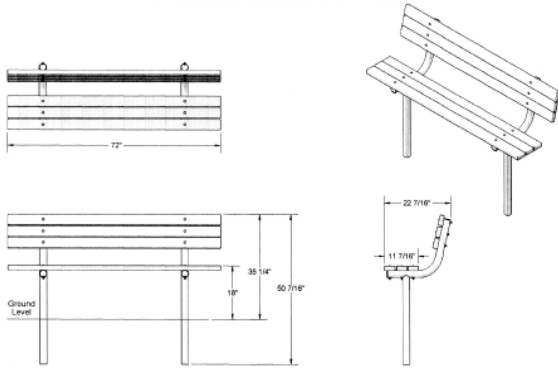

6' Park Bench with Back - 2" x 4" Planks