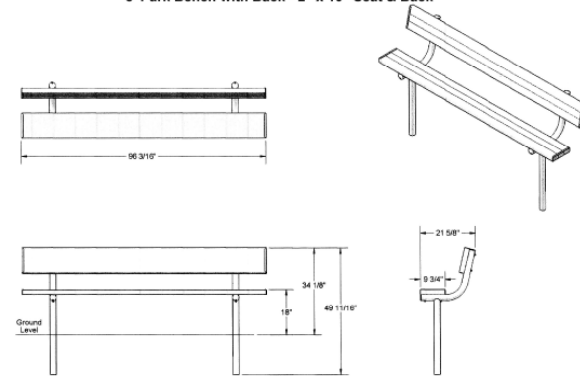

6' Park Bench with Back - Inground Mount.

- Available in 6' and 8' lengths
- Overall Dimensions: 35 1/4" H x 22 7/16" D. 18" Seat height.
- 2" x 4" Aluminum or wood style planks.
- 2" x 10" Aluminum style planks.
- All MIG welded frame with zinc plated hardware.
- Frame is 2 3/8" O.D. pipe with powder coated finish or galvanized.
- Available in portable, surface and inground mount.
- Available in Untreated Pine, Treated Pine, Redwood Stained Pine and Aluminum Planks.
- One year warranty.
- Some assembly required.

6' Park Bench with Back - 2" x 4" Planks

8' Park Bench with Back - 2" x 4" Planks

6' Park Bench with Back - 2" x 10" Seat & Back

8' Park Bench with Back - 2" x 10" Seat & Back

NATIONAL OUTDOOR FURNITURE, INC.
 1210 W. Main Street #296 Riverhead, NY 11901
 Toll-Free Phone: 1-888-663-4621
 Phone: 631-369-9099 Fax: 631-207-8312
 Email: nofinc@optonline.net
www.nationaloutdoorfurniture.com