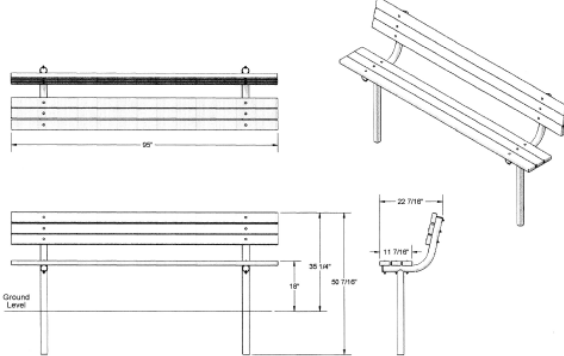

6' Park Bench with Back - Inground Mount.

- Available in 6' and 8' lengths
- Overall Dimensions: 35 1/4" H x 22 7/16" D. 18" Seat height.
- 2" x 4" Aluminum or wood style planks.
- 2" x 10" Aluminum style planks.
- All MIG welded frame with zinc plated hardware.
- Frame is 2 3/8" O.D. pipe with powder coated finish or galvanized.
- Available in portable, surface and inground mount.
- Available in Untreated Pine, Treated Pine, Redwood Stained Pine and Aluminum Planks.
- One year warranty.
- Some assembly required.

Standard Powder Coat Colors

Model Number	Description
US 940S-U16	6' Park Bench, 72 Lbs., 2" x 10" Planks, Untreated Pine.
US 940S-PT16	6' Park Bench, 72 Lbs., 2" x 10" Planks, Treated Pine.
US 940S-T16	6' Park Bench, 72 Lbs., 2" x 10" Planks, Redwood Stained Pine.
US 940S-A16	6' Park Bench, 58 Lbs., 2" x 10" Planks, Aluminum. .
US 940S-U18	8' Park Bench, 84 Lbs., 2" x 10" Planks, Untreated Pine.
US 940S-PT18	8' Park Bench, 84 Lbs., 2" x 10" Planks, Treated Pine.
US 940S-T18	8' Park Bench, 84 Lbs., 2" x 10" Planks, Redwood Stained Pine.
US 940S-A18	8' Park Bench, 572Lbs., 2" x 10" Planks, Aluminum. .
US 940S-U6	6' Park Bench, 82 Lbs., 2" x 4" Planks, Untreated Pine.
US 940S-PT6	6' Park Bench, 82 Lbs., 2" x 4" Planks, Treated Pine.
US 940S-T6	6' Park Bench, 82 Lbs., 2" x 4" Planks, Redwood Stained Pine.
US 940S-U8	8' Park Bench, 97 Lbs., 2" x 4" Planks, Untreated Pine.
US 940S-PT8	8' Park Bench, 97 Lbs., 2" x 4" Planks, Treated Pine.
US 940S-T8	8' Park Bench, 97 Lbs., 2" x 4" Planks, Redwood Stained Pine.

6' Park Bench with Back - 2" x 4" Planks

8' Park Bench with Back - 2" x 4" Planks

6' Park Bench with Back - 2" x 10" Seat & Back

8' Park Bench with Back - 2" x 10" Seat & Back

NATIONAL OUTDOOR FURNITURE, INC.
 1210 W. Main Street #296 Riverhead, NY 11901
 Toll-Free Phone: 1-888-663-4621
 Phone: 631-369-9099 Fax: 631-207-8312
 Email: nofinc@optonline.net
www.nationaloutdoorfurniture.com