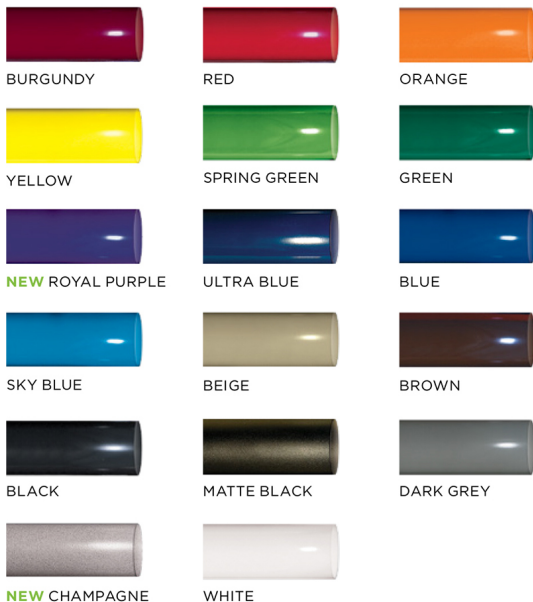

Model Number	Description
US 940S-U16	6' Park Bench, 72 Lbs., 2" x 10" Planks, Untreated Pine.
US 940S-PT16	6' Park Bench, 72 Lbs., 2" x 10" Planks, Treated Pine.
US 940S-T16	6' Park Bench, 72 Lbs., 2" x 10" Planks, Redwood Stained Pine.
US 940S-A16	6' Park Bench, 58 Lbs., 2" x 10" Planks, Aluminum. .
US 940S-U18	8' Park Bench, 84 Lbs., 2" x 10" Planks, Untreated Pine.
US 940S-PT18	8' Park Bench, 84 Lbs., 2" x 10" Planks, Treated Pine.
US 940S-T18	8' Park Bench, 84 Lbs., 2" x 10" Planks, Redwood Stained Pine.
US 940S-A18	8' Park Bench, 572Lbs., 2" x 10" Planks, Aluminum. .
US 940S-U6	6' Park Bench, 82 Lbs., 2" x 4" Planks, Untreated Pine.
US 940S-PT6	6' Park Bench, 82 Lbs., 2" x 4" Planks, Treated Pine.
US 940S-T6	6' Park Bench, 82 Lbs., 2" x 4" Planks, Redwood Stained Pine.
US 940S-U8	8' Park Bench, 97 Lbs., 2" x 4" Planks, Untreated Pine.
US 940S-PT8	8' Park Bench, 97 Lbs., 2" x 4" Planks, Treated Pine.
US 940S-T8	8' Park Bench, 97 Lbs., 2" x 4" Planks, Redwood Stained Pine.