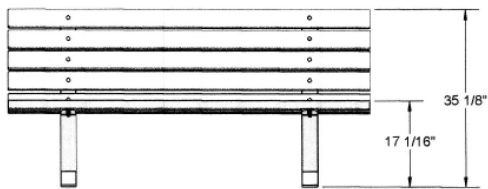

6' Traditional Bench with Back