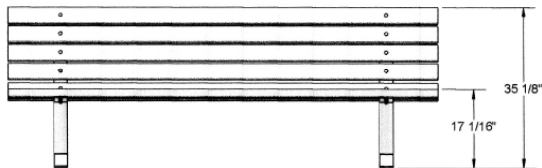

N.O.F. / Inc.

6' Traditional Bench with Back - Surface Mount.

- Available in 6' and 8' lengths
- 35 1/8"H x 23 7/16"D. 17 1/16" Seat height.
- (8) 2" x 4" Wood planks.
- 3" x 3" Square all MIG welded frame.
- Frame available with galvanized or powder coated finish.
- Available in surface and inground mount.
- One year warranty.
- Some assembly required.

Item #: US 982SM

Wood Planks

2" x 10" and 2" x 4" sizes
Rounded Edges
#1 Southern Yellow Pine

(U) Untreated
 (PT) Pressure Treated
 Environmentally Friendly ACQ
 Kiln Dried Before & After Treatment
 (T) Treated Stain
 Sealed in Redwood Stain With
 Wood Preservative

Standard Powder Coat Colors

Model Number	Description
US 982SM-U6	6' Park Bench, 118 Lbs., Untreated Pine, Surface Mount.
US 982SM-PT6	6' Park Bench, 120 Lbs., Treated Pine, Surface Mount.
US 982SM-T6	6' Park Bench, 118 Lbs., Redwood Stained Pine, Surface Mount.
US 982SM-U8	8' Park Bench, 148 Lbs., Untreated Pine, Surface Mount.
US 982SM-PT8	8' Park Bench, 158 Lbs., Treated Pine, Surface Mount.
US 982SM-T8	8' Park Bench, 148 Lbs., Redwood Stained Pine, Surface Mount.

6' Traditional Bench with Back

8' Traditional Bench with Back

NATIONAL OUTDOOR FURNITURE, INC.
1210 W. Main Street #296 Riverhead, NY 11901
Toll-Free Phone: 1-888-663-4621
Phone: 631-369-9099 Fax: 631-207-8312
Email: nofinc@optonline.net
www.nationaloutdoorfurniture.com