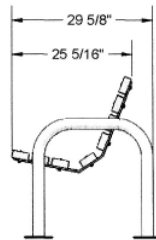

6' Contour Park Bench with Back, Double Post