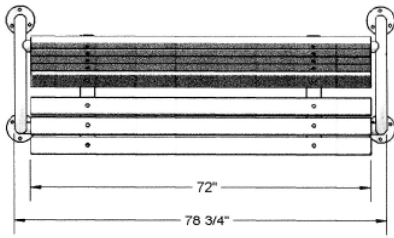

6' Contour Park Bench with Back, Double Post