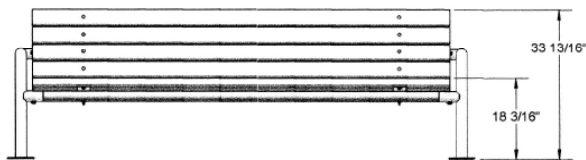

NEW CHAMPAGNE

WHITE

Model Number	Description
US 965P-U6	6' Park Bench, 126 Lbs., 2" x 4" Planks, Untreated Pine.
US 965P-PT6	6' Park Bench, 126 Lbs., 2" x 4" Planks, Treated Pine.
US 965P-T6	6' Park Bench, 126 Lbs., 2" x 4" Planks, Redwood Stained Pine.
US 9465-U8	8' Park Bench, 153 Lbs., 2" x 4" Planks, Untreated Pine.
US 965P-PT8	8' Park Bench, 153 Lbs., 2" x 4" Planks, Treated Pine.
US 965P-T8	8' Park Bench, 153 Lbs., 2" x 4" Planks, Redwood Stained Pine.

6' Contour Park Bench with Back, Double Post

8' Contour Park Bench with Back, Double Post

NATIONAL OUTDOOR FURNITURE, INC.
 1210 W. Main Street #296 Riverhead, NY 11901
 Toll-Free Phone: 1-888-663-4621
 Phone: 631-369-9099 Fax: 631-207-8312
 Email: nofinc@optonline.net
www.nationaloutdoorfurniture.com