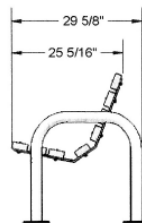

NEW CHAMPAGNE

WHITE

Model Number	Description
US 965P-U6	6' Park Bench, 126 Lbs., 2" x 4" Planks, Untreated Pine.
US 965P-PT6	6' Park Bench, 126 Lbs., 2" x 4" Planks, Treated Pine.
US 965P-T6	6' Park Bench, 126 Lbs., 2" x 4" Planks, Redwood Stained Pine.
US 9465-U8	8' Park Bench, 153 Lbs., 2" x 4" Planks, Untreated Pine.
US 965P-PT8	8' Park Bench, 153 Lbs., 2" x 4" Planks, Treated Pine.
US 965P-T8	8' Park Bench, 153 Lbs., 2" x 4" Planks, Redwood Stained Pine.

6' Contour Park Bench with Back, Double Post

8' Contour Park Bench with Back, Double Post

NATIONAL OUTDOOR FURNITURE, INC.
 1210 W. Main Street #296 Riverhead, NY 11901
 Toll-Free Phone: 1-888-663-4621
 Phone: 631-369-9099 Fax: 631-207-8312
 Email: nofinc@optonline.net
www.nationaloutdoorfurniture.com