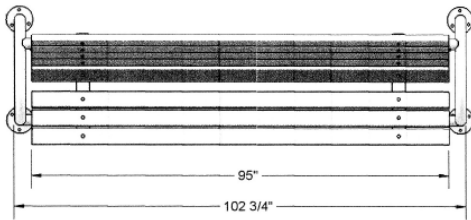

8' Contour Park Bench with Back, Double Post

NATIONAL OUTDOOR FURNITURE, INC.
1210 W. Main Street #296 Riverhead, NY 11901
Toll-Free Phone: 1-888-663-4621
Phone: 631-369-9099 Fax: 631-207-8312
Email: nofinc@optonline.net
www.nationaloutdoorfurniture.com

NATIONAL OUTDOOR FURNITURE, INC.
144 Murdock Road #325 Pomfret Center, CT 06259
Toll-Free Phone: 1-888-516-8873
Phone: 1-860-974-1551 Fax: 516-706-1901
Email: nofinc@earthlink.net
www.nationaloutdoorfurniture.com