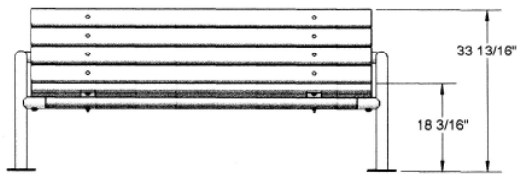

6' Contour Park Bench with Back, Double Post