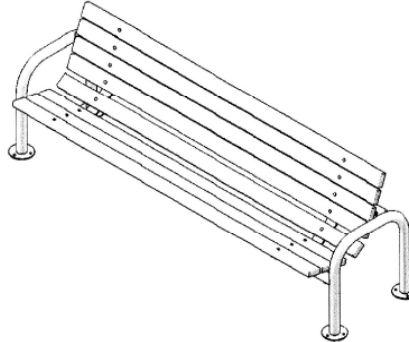

N.O.F. / Inc.

6' Contour Park Bench with Back, Double Post - Portable.

- Available in 6' and 8' lengths
- Overall Dimensions: 33 13/16" H x 29 5/8" D. 18 13/16" Seat height.
- 2" x 4" Wood style planks.
- All MIG welded frame with zinc plated hardware.
- Frame is 2 3/8" O.D. pipe with powder coated finish or galvanized.
- Available in portable, surface and inground mount.
- Available in Untreated Pine, Treated Pine, and Redwood Stained Pine planks.
- Some assembly required.

NEW CHAMPAGNE

WHITE

Model Number	Description
US 965P-U6	6' Park Bench, 126 Lbs., 2" x 4" Planks, Untreated Pine.
US 965P-PT6	6' Park Bench, 126 Lbs., 2" x 4" Planks, Treated Pine.
US 965P-T6	6' Park Bench, 126 Lbs., 2" x 4" Planks, Redwood Stained Pine.
US 9465-U8	8' Park Bench, 153 Lbs., 2" x 4" Planks, Untreated Pine.
US 965P-PT8	8' Park Bench, 153 Lbs., 2" x 4" Planks, Treated Pine.
US 965P-T8	8' Park Bench, 153 Lbs., 2" x 4" Planks, Redwood Stained Pine.

6' Contour Park Bench with Back, Double Post

8' Contour Park Bench with Back, Double Post

NATIONAL OUTDOOR FURNITURE, INC.
 1210 W. Main Street #296 Riverhead, NY 11901
 Toll-Free Phone: 1-888-663-4621
 Phone: 631-369-9099 Fax: 631-207-8312
 Email: nofinc@optonline.net
www.nationaloutdoorfurniture.com