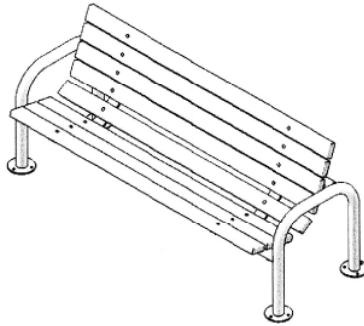

6' Contour Park Bench with Back, Double Post