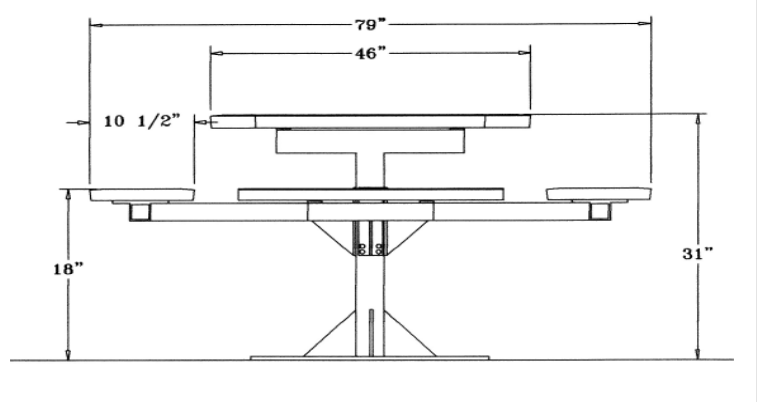

46" Square Classic Table with (4) Attached Seats, Rounded Corners - Surface Mount.

- 361 Lbs.
- Overall Dim: 79" x 79" Square x 31"Ht.
- Polyethylene coated 3/4" #9 expanded metal.
- Zinc coated, galvanized, powder coated 4" pedestal.
- With umbrella hole.
- Some assembly required.

Item #: WC CSQ46SM