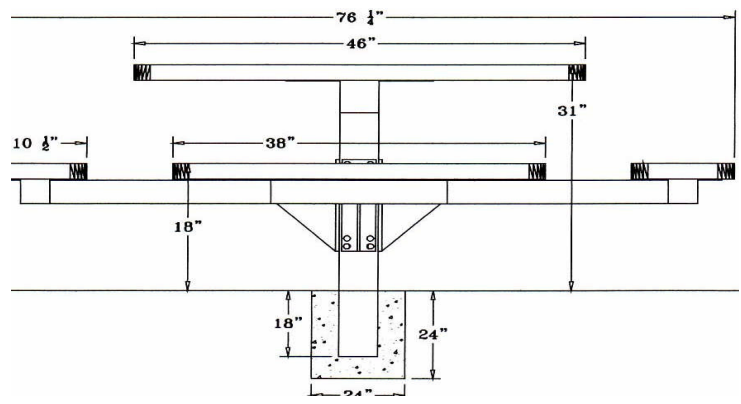

46" Square Regal Pedestal Table with (4) Attached Seats, Rounded Corners - Inground Mount.

- 361 Lbs.
- Top and seats are made with polyethylene coated $\frac{3}{4}$ " #9 expanded metal inside a 2" x 2" x $\frac{1}{8}$ " angle iron frame.
- Zinc coated, galvanized, powder coated, single 4" pedestal.
- With umbrella hole.
- Some assembly required.

Item #: WC RSQ46PIG

Textured Polyethylene Colors

Powder Coat Gloss Colors

NATIONAL OUTDOOR FURNITURE, INC.

1210 W. Main Street #296 Riverhead, NY 11901
Toll-Free Phone: 1-888-663-4621
Phone: 631-369-9099 Fax: 631-207-8312
Email: nofinc@optonline.net
www.nationaloutdoorfurniture.com

NATIONAL OUTDOOR FURNITURE, INC.

144 Murdock Road #325 Pomfret Center, CT 06259
Toll-Free Phone: 1-888-516-8873
Phone: 1-860-974-1551 Fax: 516-706-1901
Email: nofinc@earthlink.net
www.nationaloutdoorfurniture.com