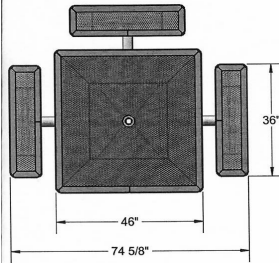

Powder Coat Gloss Colors

Textured Polyethylene Colors