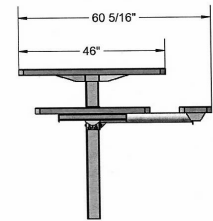

Powder Coat Gloss Colors

Textured Polyethylene Colors