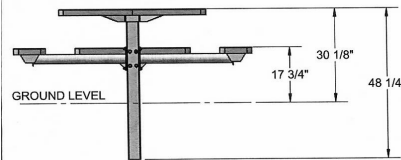

Powder Coat Gloss Colors

Textured Polyethylene Colors