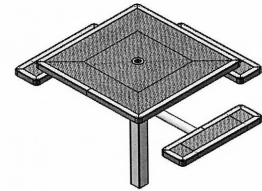

46" Square Regal Pedestal Table with (3) Attached Seats, Rounded Corners - Inground Mount.

- 238 Lbs.
- Top and seats are made with polyethylene coated 3/4" #9 expanded metal inside a 2" x 2" x 1/8" angle iron frame.
- Zinc coated, galvanized, powder coated, single 4" pedestal.
- With umbrella hole.
- Some assembly required.

Item #: WC RSQ46P-3IG

**Regal Style
Inground Mount**

Powder Coat Gloss Colors

Textured Polyethylene Colors

NATIONAL OUTDOOR FURNITURE, INC.

1210 W. Main Street #296 Riverhead, NY 11901
 Toll-Free Phone: 1-888-663-4621
 Phone: 631-369-9099 Fax: 631-207-8312
 Email: nofinc@optonline.net
www.nationaloutdoorfurniture.com