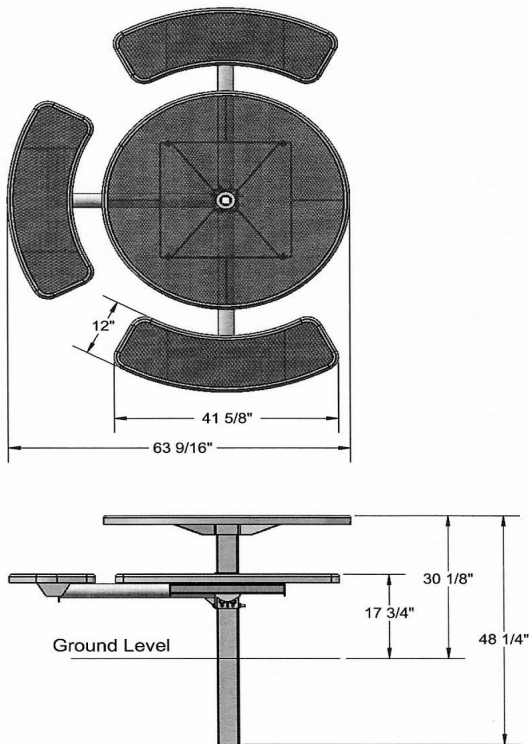

46" Round Regal Pedestal Table with (3) Attached Concave Seats - Inground Mount.

- 283 lbs.
- Top and seats are made with heavy duty polyethylene $\frac{3}{4}$ " #9 expanded metal inside a $\frac{3}{4}$ " x 2" x 1/8" angle iron frame.
- 4" square galvanized, zinc coated, powder coated single pedestal.
- With umbrella hole.
- Some assembly required.

Item #: WC RRD46-3IG

**Regal Style
Inground Mount**

Textured Polyethylene Colors

Powder Coat Gloss Colors

NATIONAL OUTDOOR FURNITURE, INC.
 1210 W. Main Street #296 Riverhead, NY 11901
 Toll-Free Phone: 1-888-663-4621
 Phone: 631-369-9099 Fax: 631-207-8312
 Email: nofinc@optonline.net
www.nationaloutdoorfurniture.com