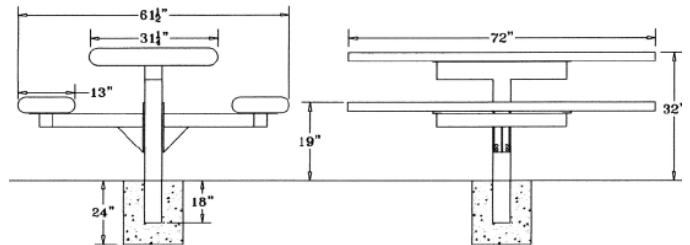

**6' Pedestal Table with 2 Attached Seats
Rounded Corners - Inground Mount.**

- 292 lbs.
- Made with polyethylene coated 3/4" #9 expanded seats/top. Rolled metal glass.
- 4" square powder coated, galvanized pedestal frame.
- Without umbrella hole.
- Some assembly required.

Item #: WC ROR6IG

Textured Polyethylene Colors

Powder Coat Gloss Colors

NATIONAL OUTDOOR FURNITURE, INC.
1210 W. Main Street #296 Riverhead, NY 11901
Toll-Free Phone: 1-888-663-4621
Phone: 631-369-9099 Fax: 631-207-8312
Email: nofinc@optonline.net
www.nationaloutdoorfurniture.com

NATIONAL OUTDOOR FURNITURE, INC.
144 Murdock Road #325 Pomfret Center, CT 06259
Toll-Free Phone: 1-888-516-8873
Phone: 1-860-974-1551 Fax: 516-706-1901
Email: nofinc@earthlink.net
www.nationaloutdoorfurniture.com