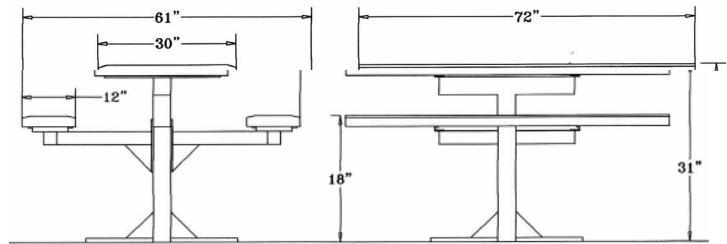

6' Rolled Style Pedestal Table with (2) Attached Seats - Surface Mount.

- 292 lbs.
- Top and seats are made with polyethylene 3/4" #9 expanded metal inside a 2" x 2" x 1/8" angle iron frame.
- 4" square powder coated, galvanized pedestal frame.
- Without umbrella hole.
- Some assembly required.

Item #: WC ROR6SM