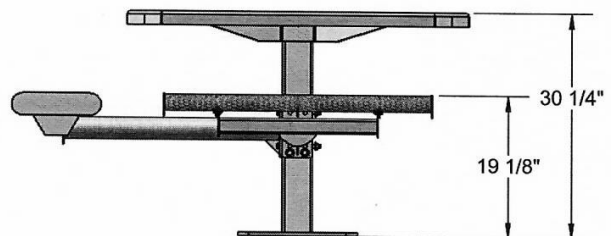

NATIONAL OUTDOOR FURNITURE, INC.
1210 W. Main Street #296 Riverhead, NY 11901
Toll-Free Phone: 1-888-663-4621
Phone: 631-369-9099 Fax: 631-207-8312
Email: nofinc@optonline.net
www.nationaloutdoorfurniture.com

NATIONAL OUTDOOR FURNITURE, INC.
144 Murdock Road #325 Pomfret Center, CT 06259
Toll-Free Phone: 1-888-516-8873
Phone: 1-860-974-1551 Fax: 516-706-1901
Email: nofinc@earthlink.net
www.nationaloutdoorfurniture.com