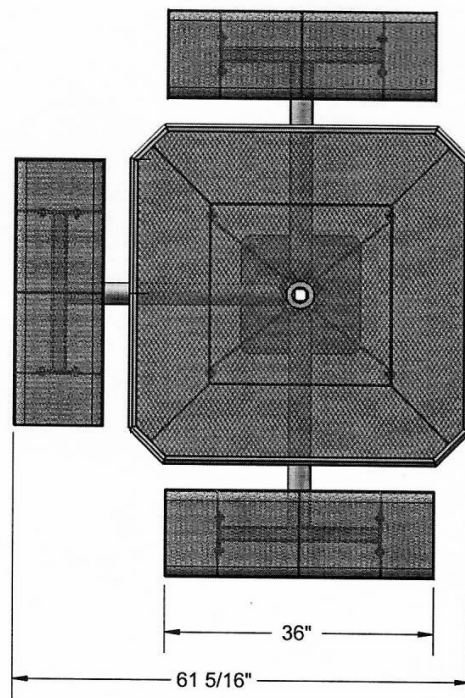

NATIONAL OUTDOOR FURNITURE, INC.
1210 W. Main Street #296 Riverhead, NY 11901
Toll-Free Phone: 1-888-663-4621
Phone: 631-369-9099 Fax: 631-207-8312
Email: nofinc@optonline.net
www.nationaloutdoorfurniture.com

NATIONAL OUTDOOR FURNITURE, INC.
144 Murdock Road #325 Pomfret Center, CT 06259
Toll-Free Phone: 1-888-516-8873
Phone: 1-860-974-1551 Fax: 516-706-1901
Email: nofinc@earthlink.net
www.nationaloutdoorfurniture.com