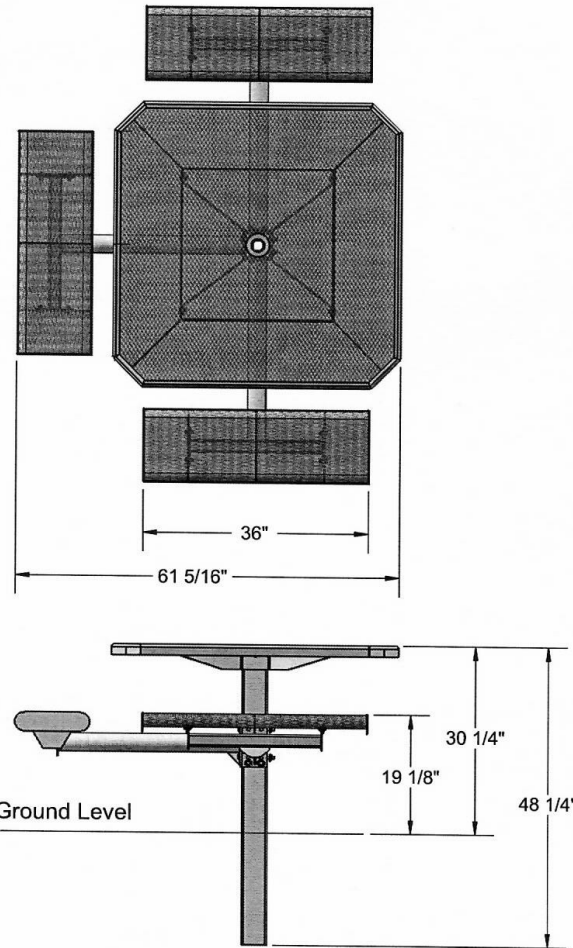

46" Octagon Rolled Pedestal Table with (3) Attached Rolled Seats - Inground Mount.

- 353 lbs.
- Top and seats are made with polyethylene coated 3/4" #9 expanded metal inside a 2" x 2" x 1/8" angle iron frame.
- 4" square zinc coated, powder coated galvanized frame.
- With umbrella hole.
- Some assembly required.

Item #: WC ROCT46-3IG

Roller Style

Textured Polyethylene Colors

Powder Coat Gloss Colors

NATIONAL OUTDOOR FURNITURE, INC.
 1210 W. Main Street #296 Riverhead, NY 11901
 Toll-Free Phone: 1-888-663-4621
 Phone: 631-369-9099 Fax: 631-207-8312
 Email: nofinc@optonline.net
www.nationaloutdoorfurniture.com