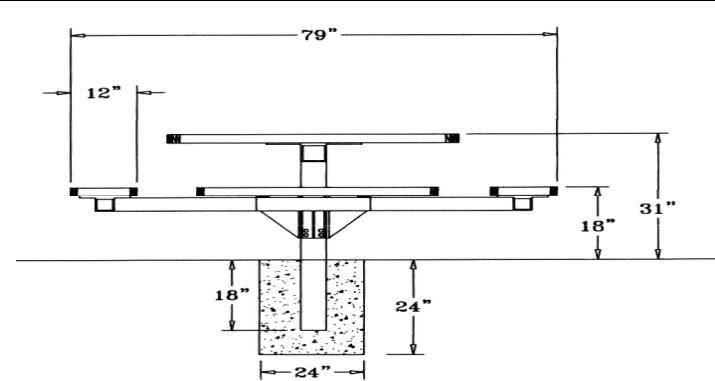

46" Classic Pedestal Table with (4) Attached Seats - Inground Mount.

- 398 lbs.
- Overall Dim: 79" Sq. x 31"Ht.
- Made with polyethylene coated ribbed steel seats.
- Rolled edge with 3/4" #9 polyethylene coated expanded top metal
- 4" square zinc coated, powder coated galvanized frame.
- With umbrella hole.
- Some assembly required.

Item #: WC CSQ46IG