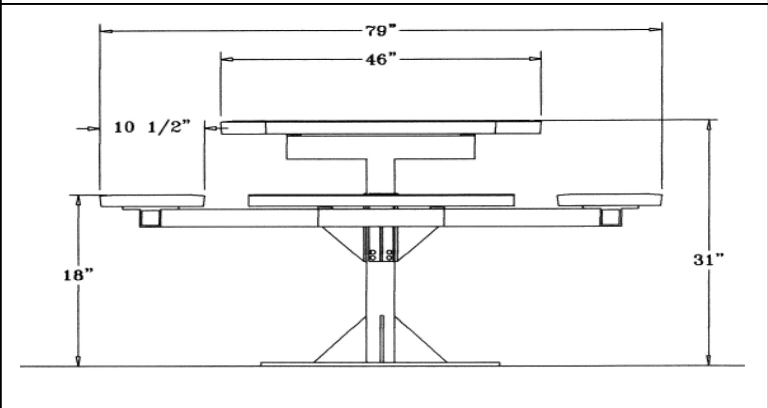

46" Square Regal Table with (4) Attached Seats, Rounded Corners - Surface Mount.

- 253 Lbs.
- Overall Dim: 79" x 79" Square x 31"Ht.
- Polyethylene 3/4" #9 expanded coated metal.
- Zinc coated, galvanized, powder coated 4" pedestal.
- With umbrella hole.
- Some assembly required.

Item #: WC RSQ46PSM

Textured Polyethylene Colors

Powder Coat Gloss Colors

NATIONAL OUTDOOR FURNITURE, INC.
1210 W. Main Street #296 Riverhead, NY 11901
Toll-Free Phone: 1-888-663-4621
Phone: 631-369-9099 Fax: 631-207-8312
Email: nofinc@optonline.net
www.nationaloutdoorfurniture.com

NATIONAL OUTDOOR FURNITURE, INC.
144 Murdock Road #325 Pomfret Center, CT 06259
Toll-Free Phone: 1-888-516-8873
Phone: 1-860-974-1551 Fax: 516-706-1901
Email: nofinc@earthlink.net
www.nationaloutdoorfurniture.com