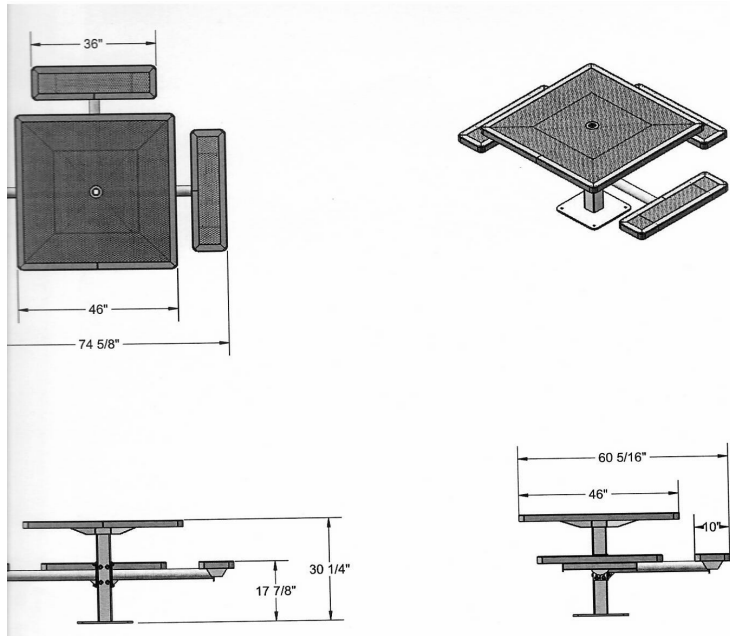

Powder Coat Gloss Colors

Textured Polyethylene Colors