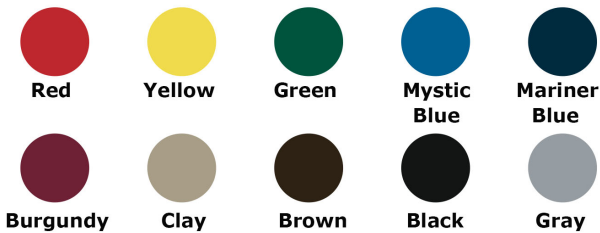

**Perforated Style
Portable**

Portable Table Mounting Options

Surface Mounting Clamp

Inground Mounting Clamp

Textured Polyethylene Colors

Powder Coat Gloss Colors

46" Square Perforated Table with (4) Attached Seats - Portable.