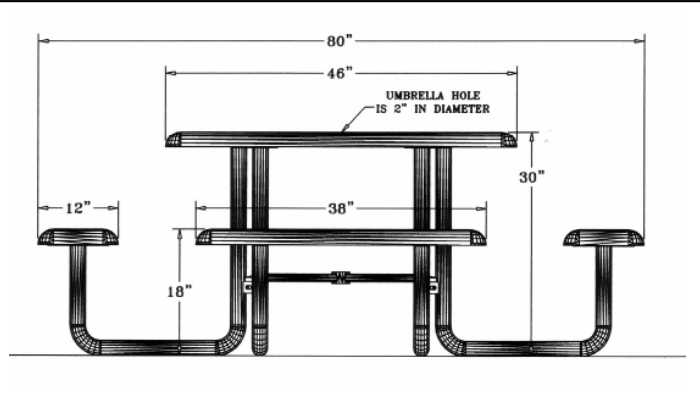

46" Square Perforated Table with (4) Attached Seats - Portable.

- 305 lbs.
- Large hole polyethylene 11 gauge punched steel seats/top.
- 1 5/8" zinc coated, powder coated galvanized frame.
- With umbrella hole.
- Surface mounting clamps available.
- Some assembly required.

Item #: WC PFSQ46P