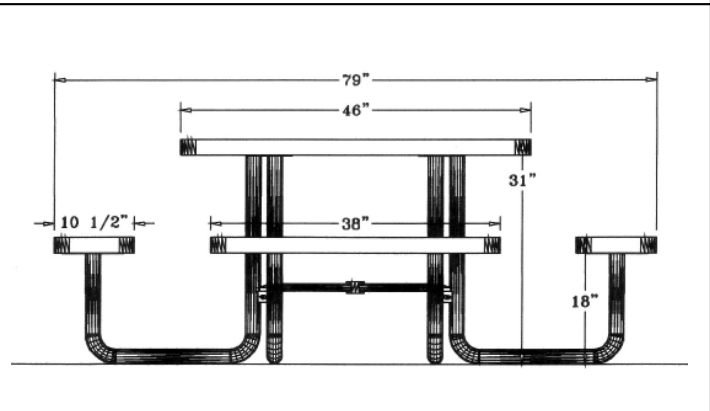

46" Square Regal Table with (4) Attached Seats, Rounded Corners - Portable.

- 253 lbs.
- Top and seats are made with polyethylene 3/4" #9 expanded metal inside a 2" x 2" x 1/8" angle iron frame.
- 2" zinc coated, powder coated galvanized frame.
- With umbrella hole.
- Surface and inground mounting clamps available.
- Some assembly required.

Item #: WC RS46QP