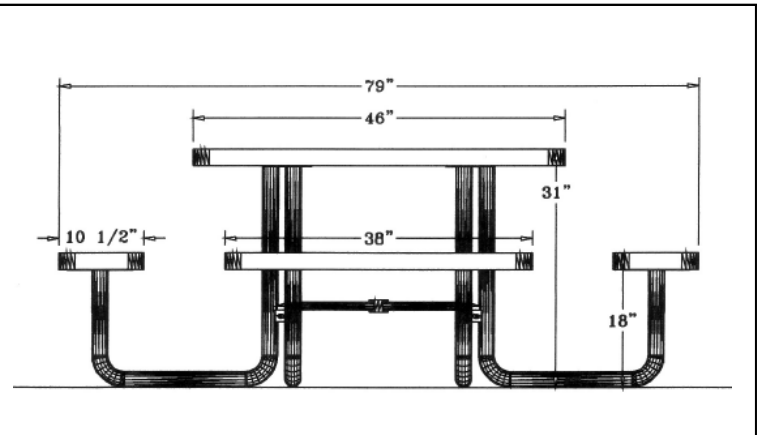

Portable Table Mounting Options

46" Classic Pedestal Table with (4) Attached Seats - Portable.

- 290 lbs.
- Polyethylene coated ribbed steel seats.
- Rolled edge with 3/4" #9 polyethylene coated expanded metal top.
- 1 5/8" O.D. zinc coated, powder coated galvanized frame.
- With umbrella hole.

Surface and inground mounting clamps available.

- Some assembly required.

Item #: WC CSQ46P

Textured Polyethylene Colors

Powder Coat Gloss Colors

NATIONAL OUTDOOR FURNITURE, INC.
1210 W. Main Street #296 Riverhead, NY 11901
Toll-Free Phone: 1-888-663-4621
Phone: 631-369-9099 Fax: 631-207-8312
Email: nofinc@optonline.net
www.nationaloutdoorfurniture.com

NATIONAL OUTDOOR FURNITURE, INC.
144 Murdock Road #325 Pomfret Center, CT 06259
Toll-Free Phone: 1-888-516-8873
Phone: 1-860-974-1551 Fax: 516-706-1901
Email: nofinc@earthlink.net
www.nationaloutdoorfurniture.com