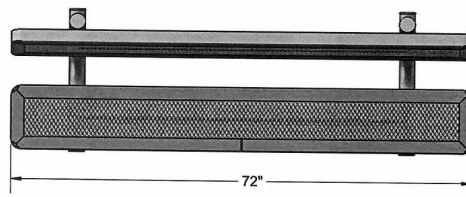

Regal Style
Portable

6 Ft. Regal Elementary Bench with Back, - Portable.

- 6' Dimensions: 72"L x 14 1/2" Seat"Ht. 113 Lbs.
- Top and seats are made with 3/4" #9 expanded metal coated steel on 2" x 2" x 1/8" angle iron frame. Thermoplastic coated
- Two 2 3/8" zinc coated, powder coated galvanized legs.
- 10 1/2" Deep seat.
- Some assembly required.

NOF# WC B6WBRCP-ELEM

Portable Bench Mounting Options

Surface Mounting Clamp

Inground Mounting Clamp

Sleep Inhibitors

Sleepseat

Textured Polyethylene Colors

Powder Coat Gloss Colors