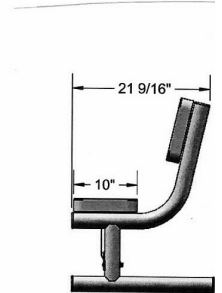

Regal Style
Portable

6 Ft. Regal Elementary Bench with Back, - Portable.

- 6' Dimensions: 72"L x 14 1/2" Seat"Ht. 113 Lbs.
- Top and seats are made with 3/4" #9 expanded metal coated steel on 2" x 2" x 1/8" angle iron frame. Thermoplastic coated
- Two 2 3/8" zinc coated, powder coated galvanized legs.
- 10 1/2" Deep seat.
- Some assembly required.

NOF# WC B6WBRCP-ELEM

Portable Bench Mounting Options

Surface Mounting Clamp

Inground Mounting Clamp

Sleep Inhibitors

Sleepseat

Textured Polyethylene Colors

Powder Coat Gloss Colors