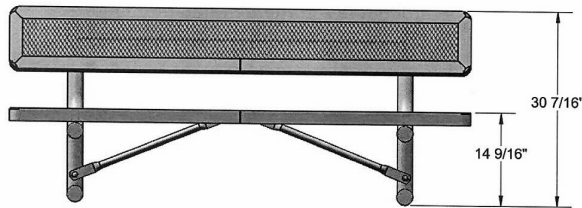

Regal Style
Portable

6 Ft. Regal Elementary Bench with Back, - Portable.

- 6' Dimensions: 72"L x 14 1/2" Seat"Ht. 113 Lbs.
- Top and seats are made with 3/4" #9 expanded metal coated steel on 2" x 2" x 1/8" angle iron frame. Thermoplastic coated
- Two 2 3/8" zinc coated, powder coated galvanized legs.
- 10 1/2" Deep seat.
- Some assembly required.

NOF# WC B6WBRCP-ELEM

Portable Bench Mounting Options

Surface Mounting Clamp

Inground Mounting Clamp

Sleep Inhibitors

Sleepseat

Textured Polyethylene Colors

Powder Coat Gloss Colors