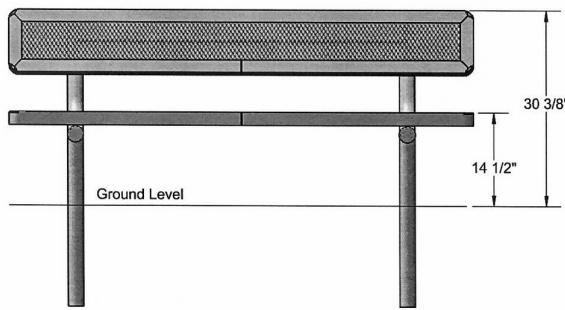

6 Ft. Regal Elementary Bench with Back, - Inground Mount.

- 6' Dimensions: 72"L x 14 1/2" Seat"Ht. 113 Lbs.
 - Top and seats are made with 3/4" #9 expanded metal coated steel on 2" x 2" x 1/8" angle iron frame. Thermoplastic coated
 - Two 2 3/8" zinc coated, powder coated galvanized legs.
 - 10 1/2" Deep seat.
 - Some assembly required.
- NOF# WC B6WBRCs-ELEM

**Regal Style
Inground Mount**

Sleep Inhibitors

Textured Polyethylene Colors

Powder Coat Gloss Colors

NATIONAL OUTDOOR FURNITURE, INC.
 1210 W. Main Street #296 Riverhead, NY 11901
 Toll-Free Phone: 1-888-663-4621
 Phone: 631-369-9099 Fax: 631-207-8312
 Email: nofinc@optonline.net
www.nationaloutdoorfurniture.com