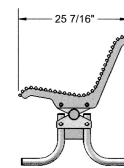

N.O.F. / Inc.

4 Ft. Palmetto Bench - Portable.

- 200 Lbs.
- Made with individual 24" seats.
- Protected with quality powder coating over zinc primer.
- Powder coated seats and frame..
- All stainless steel hardware.
- Available in 4 Ft., 6 Ft., and 8 Ft. lengths
- Available in portable, surface and inground mounts.
- Ships fully assembled.

Item #: US 800

US 800-RS2 Two Seater, Portable 200 Lbs.

US 800-RS3 Three Seater, Portable 240 Lbs.

US 800-RS4 Four Seater, Portable 280 Lbs.

Standard Powder Coat Colors

4 Ft.

6 Ft.

8 Ft.