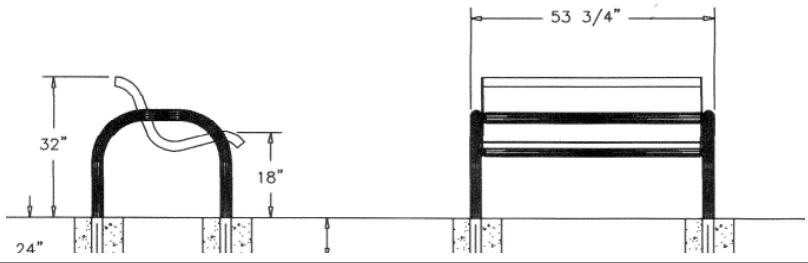

**4' Modern Classic Style
Inground Mount**

4 Ft. Modern Classic Bench With Back - Inground Mount.

- 110 Lbs.
- Polyethylene coated ribbed steel seat and back.
- 2 3/8" Zinc coated, powder coated galvanized frame.
- Some assembly required.

Item #: WC MCB4WBIG

**4' Modern Classic Style
Inground Mount**

6 Ft. Modern Classic Bench With Back - Inground Mount.

- 230 Lbs.
- Polyethylene coated ribbed steel seat and back.
- 2 3/8" Zinc coated, powder coated galvanized frame.
- Some assembly required.