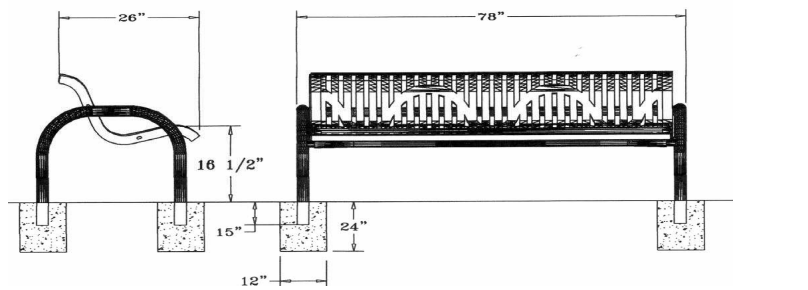

Textured Polyethylene Colors