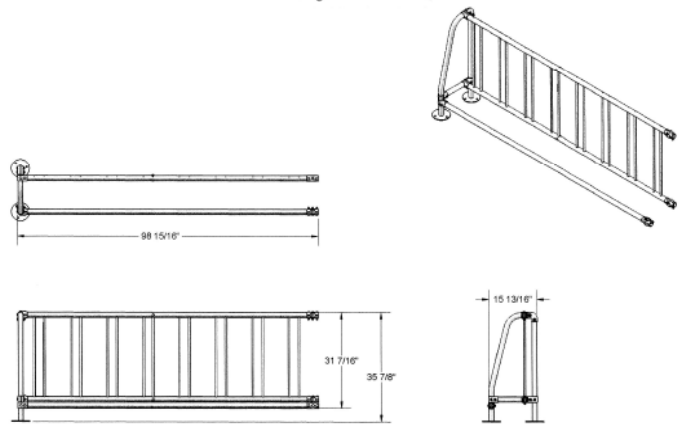

Traditional Double Sided Bike Rack

- 36 1/4" High x 25 7/8" Deep.
- 1 5/8" O.D. post steel tubing with 5/8" spacers.
- All zinc plated hardware.
- Galvanized only.
- Bike racks are available in 5', 8' and 10' lengths with optional add-ons to extend rack.
- Available in inground, portable or surface mount.
- One year warranty.

Item #: US 5900

Model Number	Description
US 5905IG	5' Traditional Double Bike Rack –Inground Mount
US 5905IGAO	5' Traditional Double Bike Rack Add On –Inground Mount
US 5905P	5' Traditional Double Bike Rack –Portable
US 5905PAO	5' Traditional Double Bike Rack Add On –Portable
US 5905SM	5' Traditional Double Bike Rack –Surface Mount.
US 5905SMAO	5' Traditional Double Bike Rack Add On –Surface Mount
US 5908IG	8' Traditional Double Bike Rack –Inground Mount
US 5908IGAO	8' Traditional Double Bike Rack Add On –Inground Mount
US 5908P	8' Traditional Double Bike Rack –Portable
US 5908PAO	8' Traditional Double Bike Rack Add On –Portable
US 5908SM	8' Traditional Double Bike Rack –Surface Mount.
US 5908SMAO	8' Traditional Double Bike Rack Add On –Surface Mount
US 5910IG	10' Traditional Double Bike Rack –Inground Mount
US 5910IGAO	10' Traditional Double Double Bike Rack Add On –Inground Mount
US 5910P	10' Traditional Double Bike Rack – Portable
US 5910PAO	10' Traditional Double Bike Rack Add On –Portable
US 5910SM	10' Traditional Double Bike Rack –Surface Mount.
US 5910SMAO	10' Traditional Double Bike Rack Add On –Surface Mount

5' Traditional Double Sided Bike Rack

5' Double Sided Bike Rack Add On

8' Traditional Double Sided Bike Rack

8' Traditional Single Sided Bike Rack Add On

10' Traditional Double Sided Bike Rack

10' Traditional Double Sided Bike Rack Add On