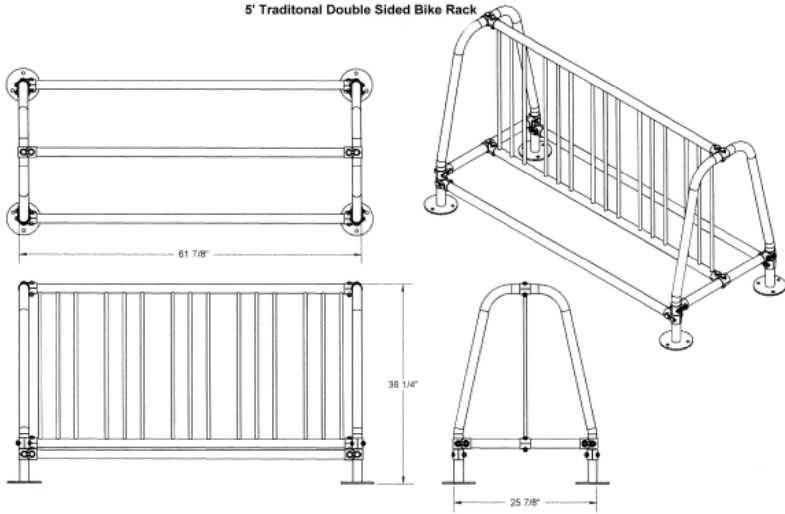

Traditional Double Sided Bike Rack

- 36 1/4" High x 25 7/8" Deep.
- 1 5/8" O.D. post steel tubing with 5/8" spacers.
- All zinc plated hardware.
- Galvanized only.
- Bike racks are available in 5', 8' and 10' lengths with optional add-ons to extend rack.
- Available in inground, portable or surface mount.
- One year warranty.

Item #: US 5900

Model Number	Description
US 5905IG	5' Traditional Double Bike Rack –Inground Mount
US 5905IGAO	5' Traditional Double Bike Rack Add On –Inground Mount
US 5905P	5' Traditional Double Bike Rack –Portable
US 5905PAO	5' Traditional Double Bike Rack Add On –Portable
US 5905SM	5' Traditional Double Bike Rack –Surface Mount.
US 5905SMAO	5' Traditional Double Bike Rack Add On –Surface Mount
US 5908IG	8' Traditional Double Bike Rack –Inground Mount
US 5908IGAO	8' Traditional Double Bike Rack Add On –Inground Mount
US 5908P	8' Traditional Double Bike Rack –Portable
US 5908PAO	8' Traditional Double Bike Rack Add On –Portable
US 5908SM	8' Traditional Double Bike Rack –Surface Mount.
US 5908SMAO	8' Traditional Double Bike Rack Add On –Surface Mount
US 5910IG	10' Traditional Double Bike Rack –Inground Mount
US 5910IGAO	10' Traditional Double Double Bike Rack Add On –Inground Mount
US 5910P	10' Traditional Double Bike Rack – Portable
US 5910PAO	10' Traditional Double Bike Rack Add On –Portable
US 5910SM	10' Traditional Double Bike Rack –Surface Mount.
US 5910SMAO	10' Traditional Double Bike Rack Add On –Surface Mount

5' Traditional Double Sided Bike Rack

5' Double Sided Bike Rack Add On

8' Traditional Double Sided Bike Rack

8' Traditional Single Sided Bike Rack Add On

10' Traditional Double Sided Bike Rack

10' Traditional Double Sided Bike Rack Add On