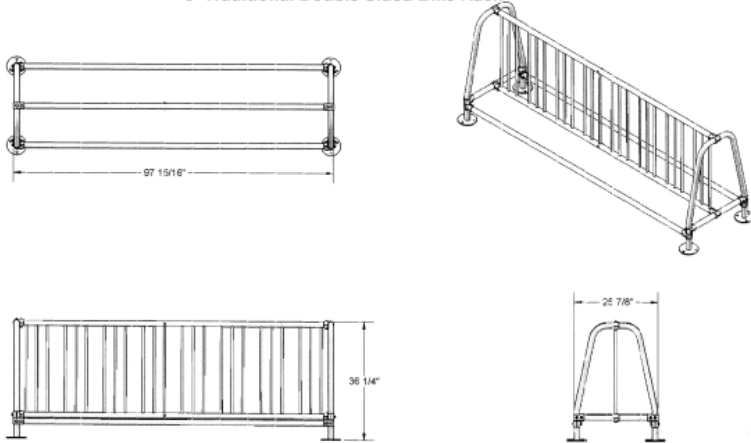

Traditional Double Sided Bike Rack

- 36 1/4" High x 25 7/8" Deep.
- 1 5/8" O.D. post steel tubing with 5/8" spacers.
- All zinc plated hardware.
- Galvanized only.
- Bike racks are available in 5', 8' and 10' lengths with optional add-ons to extend rack.
- Available in inground, portable or surface mount.
- One year warranty.

Item #: US 5900

Model Number	Description
US 5905IG	5' Traditional Double Bike Rack –Inground Mount
US 5905IGAO	5' Traditional Double Bike Rack Add On –Inground Mount
US 5905P	5' Traditional Double Bike Rack –Portable
US 5905PAO	5' Traditional Double Bike Rack Add On –Portable
US 5905SM	5' Traditional Double Bike Rack –Surface Mount.
US 5905SMAO	5' Traditional Double Bike Rack Add On –Surface Mount
US 5908IG	8' Traditional Double Bike Rack –Inground Mount
US 5908IGAO	8' Traditional Double Bike Rack Add On –Inground Mount
US 5908P	8' Traditional Double Bike Rack –Portable
US 5908PAO	8' Traditional Double Bike Rack Add On –Portable
US 5908SM	8' Traditional Double Bike Rack –Surface Mount.
US 5908SMAO	8' Traditional Double Bike Rack Add On –Surface Mount
US 5910IG	10' Traditional Double Bike Rack –Inground Mount
US 5910IGAO	10' Traditional Double Double Bike Rack Add On –Inground Mount
US 5910P	10' Traditional Double Bike Rack – Portable
US 5910PAO	10' Traditional Double Bike Rack Add On –Portable
US 5910SM	10' Traditional Double Bike Rack –Surface Mount.
US 5910SMAO	10' Traditional Double Bike Rack Add On –Surface Mount

5' Traditional Double Sided Bike Rack

5' Double Sided Bike Rack Add On

8' Traditional Double Sided Bike Rack

8' Traditional Single Sided Bike Rack Add On

10' Traditional Double Sided Bike Rack

10' Traditional Double Sided Bike Rack Add On