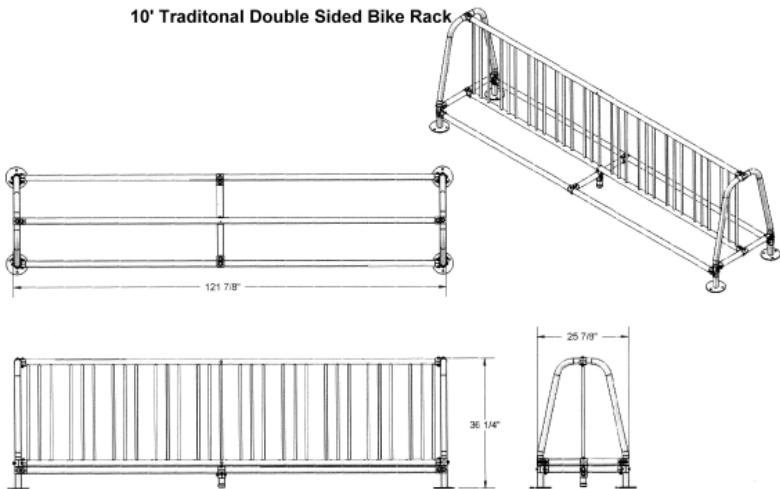

Traditional Double Sided Bike Rack

- 36 1/4" High x 25 7/8" Deep.
- 1 5/8" O.D. post steel tubing with 5/8" spacers.
- All zinc plated hardware.
- Galvanized only.
- Bike racks are available in 5', 8' and 10' lengths with optional add-ons to extend rack.
- Available in inground, portable or surface mount.
- One year warranty.

Item #: US 5900

Model Number	Description
US 5905IG	5' Traditional Double Bike Rack –Inground Mount
US 5905IGAO	5' Traditional Double Bike Rack Add On –Inground Mount
US 5905P	5' Traditional Double Bike Rack –Portable
US 5905PAO	5' Traditional Double Bike Rack Add On –Portable
US 5905SM	5' Traditional Double Bike Rack –Surface Mount.
US 5905SMAO	5' Traditional Double Bike Rack Add On –Surface Mount
US 5908IG	8' Traditional Double Bike Rack –Inground Mount
US 5908IGAO	8' Traditional Double Bike Rack Add On –Inground Mount
US 5908P	8' Traditional Double Bike Rack –Portable
US 5908PAO	8' Traditional Double Bike Rack Add On –Portable
US 5908SM	8' Traditional Double Bike Rack –Surface Mount.
US 5908SMAO	8' Traditional Double Bike Rack Add On –Surface Mount
US 5910IG	10' Traditional Double Bike Rack –Inground Mount
US 5910IGAO	10' Traditional Double Double Bike Rack Add On –Inground Mount
US 5910P	10' Traditional Double Bike Rack – Portable
US 5910PAO	10' Traditional Double Bike Rack Add On –Portable
US 5910SM	10' Traditional Double Bike Rack –Surface Mount.
US 5910SMAO	10' Traditional Double Bike Rack Add On –Surface Mount

5' Traditional Double Sided Bike Rack

5' Double Sided Bike Rack Add On

8' Traditional Double Sided Bike Rack

8' Traditional Single Sided Bike Rack Add On

10' Traditional Double Sided Bike Rack

10' Traditional Double Sided Bike Rack Add On