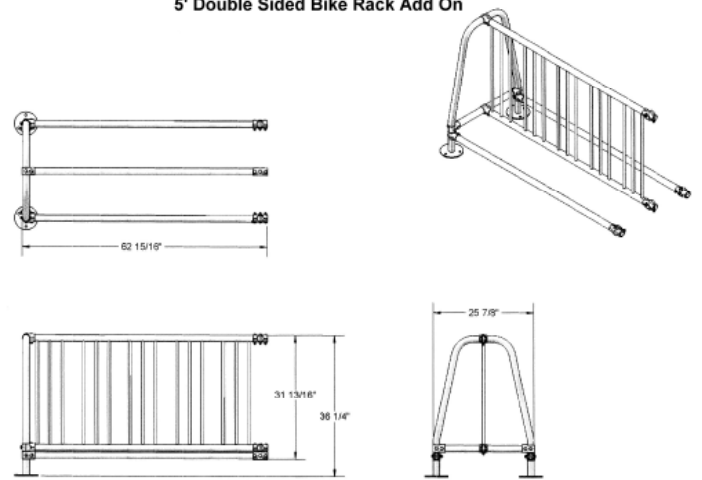

Traditional Double Sided Bike Rack

- 36 1/4" High x 25 7/8" Deep.
- 1 5/8" O.D. post steel tubing with 5/8" spacers.
- All zinc plated hardware.
- Galvanized only.
- Bike racks are available in 5', 8' and 10' lengths with optional add-ons to extend rack.
- Available in inground, portable or surface mount.
- One year warranty.

Item #: US 5900

Model Number	Description
US 5905IG	5' Traditional Double Bike Rack –Inground Mount
US 5905IGAO	5' Traditional Double Bike Rack Add On –Inground Mount
US 5905P	5' Traditional Double Bike Rack –Portable
US 5905PAO	5' Traditional Double Bike Rack Add On –Portable
US 5905SM	5' Traditional Double Bike Rack –Surface Mount.
US 5905SMAO	5' Traditional Double Bike Rack Add On –Surface Mount
US 5908IG	8' Traditional Double Bike Rack –Inground Mount
US 5908IGAO	8' Traditional Double Bike Rack Add On –Inground Mount
US 5908P	8' Traditional Double Bike Rack –Portable
US 5908PAO	8' Traditional Double Bike Rack Add On –Portable
US 5908SM	8' Traditional Double Bike Rack –Surface Mount.
US 5908SMAO	8' Traditional Double Bike Rack Add On –Surface Mount
US 5910IG	10' Traditional Double Bike Rack –Inground Mount
US 5910IGAO	10' Traditional Double Double Bike Rack Add On –Inground Mount
US 5910P	10' Traditional Double Bike Rack – Portable
US 5910PAO	10' Traditional Double Bike Rack Add On –Portable
US 5910SM	10' Traditional Double Bike Rack –Surface Mount.
US 5910SMAO	10' Traditional Double Bike Rack Add On –Surface Mount

5' Traditional Double Sided Bike Rack

5' Double Sided Bike Rack Add On

8' Traditional Double Sided Bike Rack

8' Traditional Single Sided Bike Rack Add On

10' Traditional Double Sided Bike Rack

10' Traditional Double Sided Bike Rack Add On