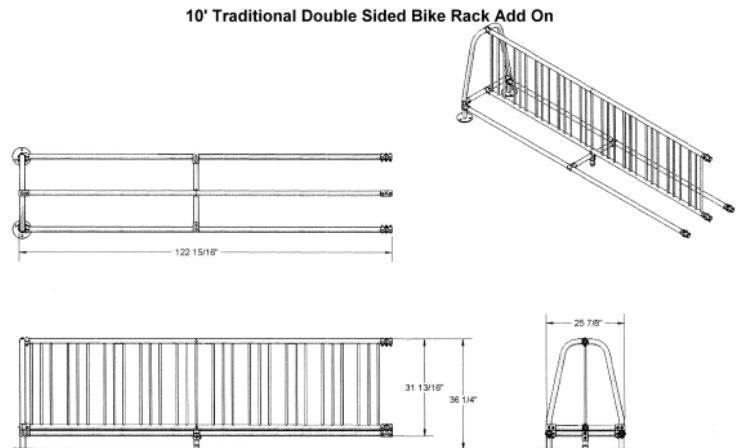

Traditional Double Sided Bike Rack

- 36 1/4" High x 25 7/8" Deep.
- 1 5/8" O.D. post steel tubing with 5/8" spacers.
- All zinc plated hardware.
- Galvanized only.
- Bike racks are available in 5', 8' and 10' lengths with optional add-ons to extend rack.
- Available in inground, portable or surface mount.
- One year warranty.

Item #: US 5900

Model Number	Description
US 5905IG	5' Traditional Double Bike Rack –Inground Mount
US 5905IGAO	5' Traditional Double Bike Rack Add On –Inground Mount
US 5905P	5' Traditional Double Bike Rack –Portable
US 5905PAO	5' Traditional Double Bike Rack Add On –Portable
US 5905SM	5' Traditional Double Bike Rack –Surface Mount.
US 5905SMAO	5' Traditional Double Bike Rack Add On –Surface Mount
US 5908IG	8' Traditional Double Bike Rack –Inground Mount
US 5908IGAO	8' Traditional Double Bike Rack Add On –Inground Mount
US 5908P	8' Traditional Double Bike Rack –Portable
US 5908PAO	8' Traditional Double Bike Rack Add On –Portable
US 5908SM	8' Traditional Double Bike Rack –Surface Mount.
US 5908SMAO	8' Traditional Double Bike Rack Add On –Surface Mount
US 5910IG	10' Traditional Double Bike Rack –Inground Mount
US 5910IGAO	10' Traditional Double Double Bike Rack Add On –Inground Mount
US 5910P	10' Traditional Double Bike Rack – Portable
US 5910PAO	10' Traditional Double Bike Rack Add On –Portable
US 5910SM	10' Traditional Double Bike Rack –Surface Mount.
US 5910SMAO	10' Traditional Double Bike Rack Add On –Surface Mount

5' Traditional Double Sided Bike Rack

5' Double Sided Bike Rack Add On

8' Traditional Double Sided Bike Rack

8' Traditional Single Sided Bike Rack Add On

10' Traditional Double Sided Bike Rack

10' Traditional Double Sided Bike Rack Add On