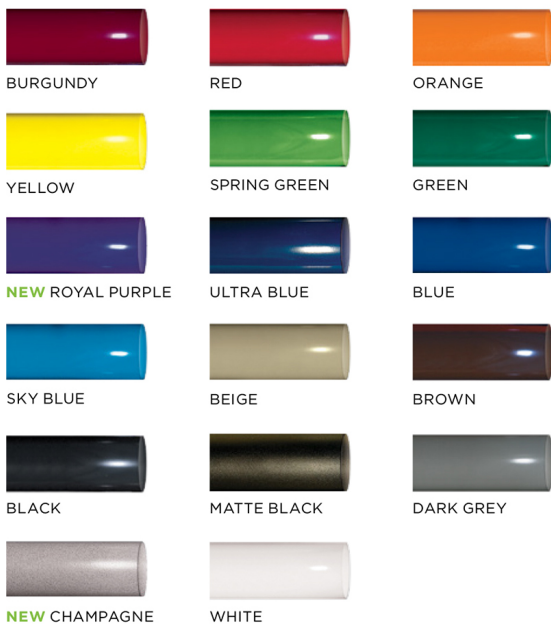

Standard Powder Coat Colors

Model Number	Description
US 940SM-U16	6' Park Bench, 76 Lbs., 2" x 10" Planks, Untreated Pine.
US 940SM-PT16	6' Park Bench, 76 Lbs., 2" x 10" Planks, Treated Pine.
US 940SM-T16	6' Park Bench, 76 Lbs., 2" x 10" Planks, Redwood Stained.
US 940SM-A6	6' Park Bench, 58 Lbs., 2" x 10" Planks,. Aluminum.
US 940SM-U18	8' Park Bench, 76 Lbs., 2" x 10" Planks, Untreated Pine.
US 940SM-PT18	8' Park Bench, 84 Lbs., 2" x 10" Planks, Treated Pine.
US 940SM-T18	8' Park Bench, 84"Lbs., 2" x 10" Planks, Redwood Stained.
US 940SM-A8	8' Park Bench, 72 Lbs., 2" x 10" Planks,. Aluminum.
US 940SM-U6	6' Park Bench, 82 Lbs., 2" x 4" Planks, Untreated Pine.
US 940SM-PT6	6' Park Bench, 82 Lbs., 2" x 4" Planks, Treated Pine.
US 940SM-T6	6' Park Bench, 82 Lbs., 2" x 4" Planks, Redwood Stained.
US 940SM-U8	8' Park Bench, 97 Lbs., 2" x 4" Planks, Untreated Pine.
US 940SM-PT8	8' Park Bench, 97 Lbs., 2" x 4" Planks, Treated Pine.
US 940SM-T8	8' Park Bench, 97 Lbs., 2" x 4" Planks, Redwood Stained.