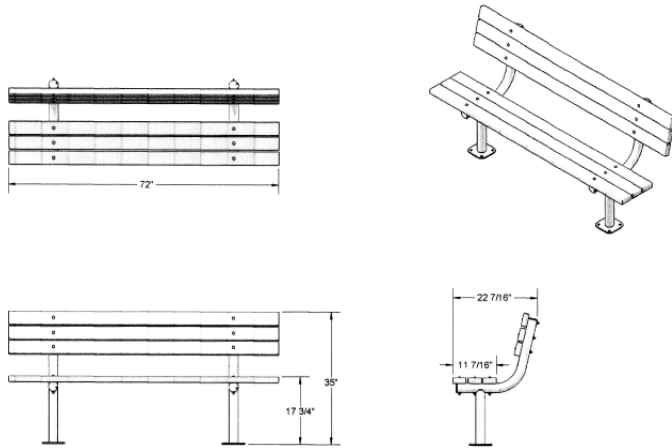

6' Park Bench with Back. 2" x 4" Wood Planks