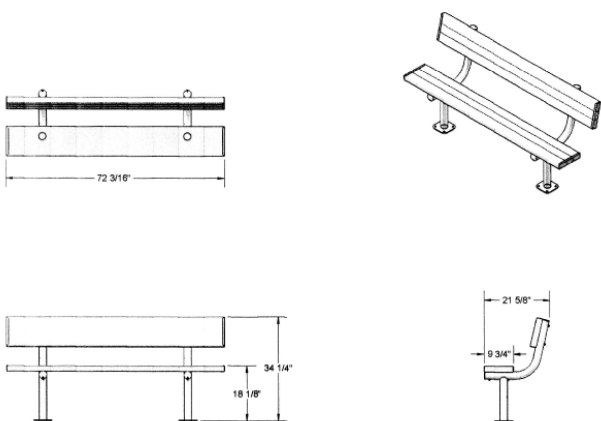

6' Park Bench with Back. 2" x 4" Wood Planks

8' Park Bench with Back. 2" x 4" Wood Planks

6' Park Bench with Back. 2" x 10" Wood Planks

8' Park Bench with Back. 2" x 10" Wood Planks

6' Park Bench with Back. 2" x 10" Aluminum Planks

8' Park Bench with Back. 2" x 10" Aluminum Planks

NATIONAL OUTDOOR FURNITURE, INC.
 1210 W. Main Street #296 Riverhead, NY 11901
 Toll-Free Phone: 1-888-663-4621
 Phone: 631-369-9099 Fax: 631-207-8312
 Email: nofinc@optonline.net
www.nationaloutdoorfurniture.com