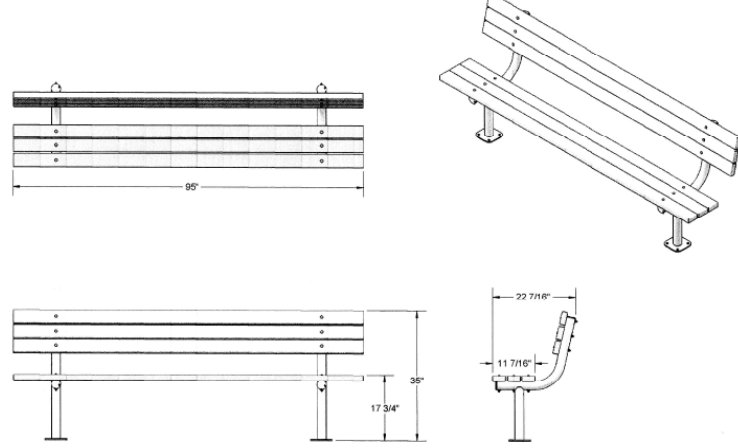

N.O.F. / Inc.

6' Park Bench with Back - Surface Mount.

- Available in 6' and 8' lengths
- Overall Dimensions: 35"H x 22 7/8"D. 17 3/4" Seat height.
- 2" x 4" or 2" x 10" Wood style planks.
- 2" x 10" Aluminum planks.
- All MIG welded frame with zinc plated hardware.
- Brace is 1" O.D. pipe.
- Available in portable, surface and inground mount.
- One year warranty.
- Some assembly required.

Standard Powder Coat Colors

Model Number	Description
US 940SM-U16	6' Park Bench, 76 Lbs., 2" x 10" Planks, Untreated Pine.
US 940SM-PT16	6' Park Bench, 76 Lbs., 2" x 10" Planks, Treated Pine.
US 940SM-T16	6' Park Bench, 76 Lbs., 2" x 10" Planks, Redwood Stained.
US 940SM-A6	6' Park Bench, 58 Lbs., 2" x 10" Planks,. Aluminum.
US 940SM-U18	8' Park Bench, 76 Lbs., 2" x 10" Planks, Untreated Pine.
US 940SM-PT18	8' Park Bench, 84 Lbs., 2" x 10" Planks, Treated Pine.
US 940SM-T18	8' Park Bench, 84"Lbs., 2" x 10" Planks, Redwood Stained.
US 940SM-A8	8' Park Bench, 72 Lbs., 2" x 10" Planks,. Aluminum.
US 940SM-U6	6' Park Bench, 82 Lbs., 2" x 4" Planks, Untreated Pine.
US 940SM-PT6	6' Park Bench, 82 Lbs., 2" x 4" Planks, Treated Pine.
US 940SM-T6	6' Park Bench, 82 Lbs., 2" x 4" Planks, Redwood Stained.
US 940SM-U8	8' Park Bench, 97 Lbs., 2" x 4" Planks, Untreated Pine.
US 940SM-PT8	8' Park Bench, 97 Lbs., 2" x 4" Planks, Treated Pine.
US 940SM-T8	8' Park Bench, 97 Lbs., 2" x 4" Planks, Redwood Stained.

6' Park Bench with Back. 2" x 4" Wood Planks

8' Park Bench with Back. 2" x 4" Wood Planks

6' Park Bench with Back. 2" x 10" Wood Planks

8' Park Bench with Back. 2" x 10" Wood Planks

6' Park Bench with Back. 2" x 10" Aluminum Planks