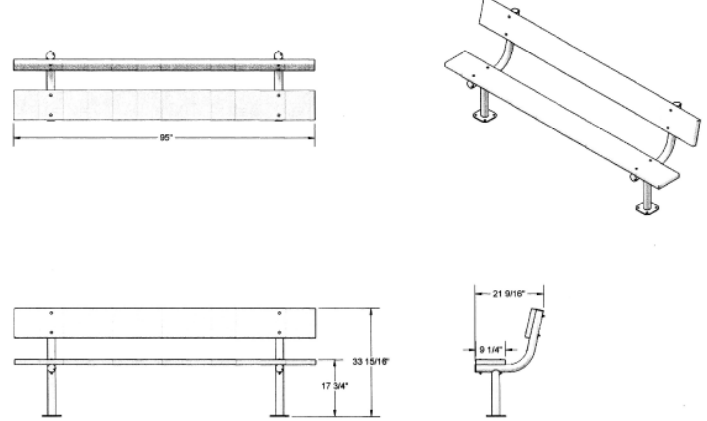

6' Park Bench with Back. 2" x 4" Wood Planks

8' Park Bench with Back. 2" x 4" Wood Planks

6' Park Bench with Back. 2" x 10" Wood Planks

8' Park Bench with Back. 2" x 10" Wood Planks

6' Park Bench with Back. 2" x 10" Aluminum Planks

8' Park Bench with Back. 2" x 10" Aluminum Planks

NATIONAL OUTDOOR FURNITURE, INC.
 1210 W. Main Street #296 Riverhead, NY 11901
 Toll-Free Phone: 1-888-663-4621
 Phone: 631-369-9099 Fax: 631-207-8312
 Email: nofinc@optonline.net
www.nationaloutdoorfurniture.com