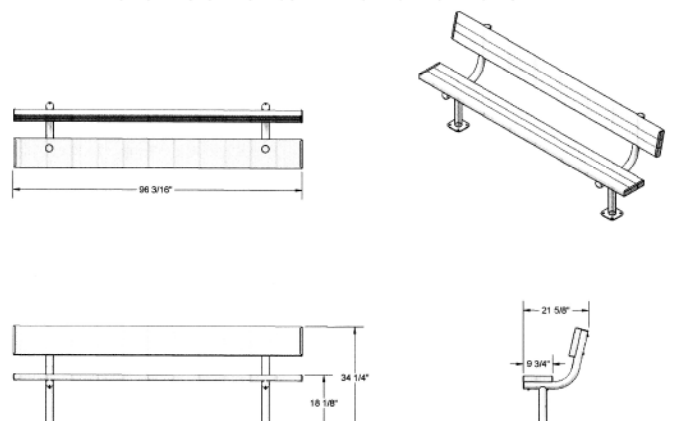

6' Park Bench with Back. 2" x 4" Wood Planks

8' Park Bench with Back. 2" x 4" Wood Planks

6' Park Bench with Back. 2" x 10" Wood Planks

8' Park Bench with Back. 2" x 10" Wood Planks

6' Park Bench with Back. 2" x 10" Aluminum Planks

8' Park Bench with Back. 2" x 10" Aluminum Planks

NATIONAL OUTDOOR FURNITURE, INC.
 1210 W. Main Street #296 Riverhead, NY 11901
 Toll-Free Phone: 1-888-663-4621
 Phone: 631-369-9099 Fax: 631-207-8312
 Email: nofinc@optonline.net
www.nationaloutdoorfurniture.com