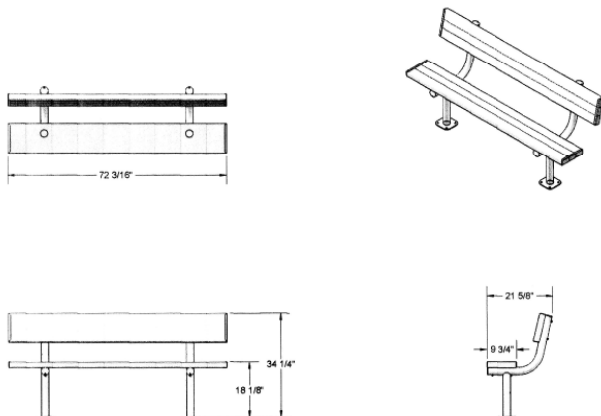

N.O.F. / Inc.

6' Park Bench with Back - Surface Mount.

- Available in 6' and 8' lengths
- Overall Dimensions: 35"H x 22 7/8"D. 17 3/4" Seat height.
- 2" x 4" or 2" x 10" Wood style planks.
- 2" x 10" Aluminum planks.
- All MIG welded frame with zinc plated hardware.
- Brace is 1" O.D. pipe.
- Available in portable, surface and inground mount.
- One year warranty.
- Some assembly required.

Standard Powder Coat Colors

Model Number	Description
US 940SM-U16	6' Park Bench, 76 Lbs., 2" x 10" Planks, Untreated Pine.
US 940SM-PT16	6' Park Bench, 76 Lbs., 2" x 10" Planks, Treated Pine.
US 940SM-T16	6' Park Bench, 76 Lbs., 2" x 10" Planks, Redwood Stained.
US 940SM-A6	6' Park Bench, 58 Lbs., 2" x 10" Planks,. Aluminum.
US 940SM-U18	8' Park Bench, 76 Lbs., 2" x 10" Planks, Untreated Pine.
US 940SM-PT18	8' Park Bench, 84 Lbs., 2" x 10" Planks, Treated Pine.
US 940SM-T18	8' Park Bench, 84"Lbs., 2" x 10" Planks, Redwood Stained.
US 940SM-A8	8' Park Bench, 72 Lbs., 2" x 10" Planks,. Aluminum.
US 940SM-U6	6' Park Bench, 82 Lbs., 2" x 4" Planks, Untreated Pine.
US 940SM-PT6	6' Park Bench, 82 Lbs., 2" x 4" Planks, Treated Pine.
US 940SM-T6	6' Park Bench, 82 Lbs., 2" x 4" Planks, Redwood Stained.
US 940SM-U8	8' Park Bench, 97 Lbs., 2" x 4" Planks, Untreated Pine.
US 940SM-PT8	8' Park Bench, 97 Lbs., 2" x 4" Planks, Treated Pine.
US 940SM-T8	8' Park Bench, 97 Lbs., 2" x 4" Planks, Redwood Stained.

6' Park Bench with Back. 2" x 4" Wood Planks

8' Park Bench with Back. 2" x 4" Wood Planks

6' Park Bench with Back. 2" x 10" Wood Planks

8' Park Bench with Back. 2" x 10" Wood Planks

6' Park Bench with Back. 2" x 10" Aluminum Planks