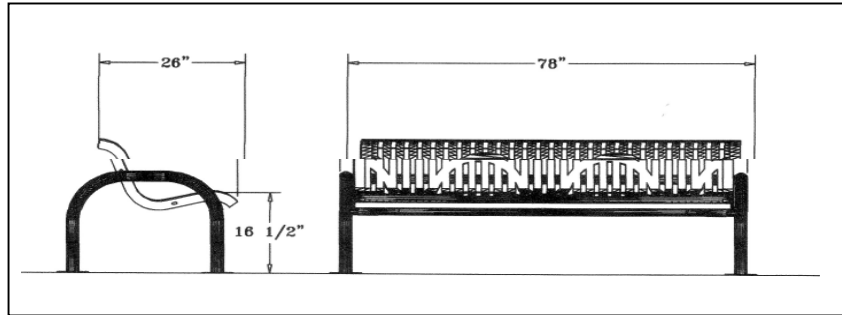

4' Modern Classic Style Portable/Surface Mount

4 Ft. Modern Classic Bench With Back - Pporatble/Surface Mount.

- 110 Lbs.
- Polyethylene coated ribbed steel seat and back.
- 2 7/8" Zinc coated, powder coated galvanized frame.
- Some assembly required.

Item #: WC MCB4WBPSM

6' Modern Classic Style Portable/Surface Mount

6 Ft. Modern Classic Bench With Back - Portable/Surface Mount.

- 230 Lbs.
- Polyethylene coated ribbed steel seat and back.
- 2 7/8" Zinc coated, powder coated galvanized frame.
- Some assembly required.