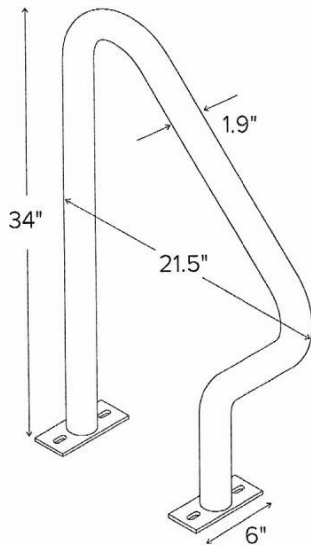

Swerve Bike Rack

- 34" High x 21.5" Wide.
- 1.9" Schedule 40 pipe.
- Available in surface mount or inground mount.
- Powder coated finish. Epoxy primer electrostatically applied. Final thick TGIC polyester powder coat.

NOF# DE SWER

DE SWER	Swerve Bike Rack - Inground Mount.
DE SWER	Swerve Bike Rack - Surface Mount.

Powder Coated Finishes

White	Black	Light Gray RAL 7042	Deep Red RAL 3003	Yellow RAL 1023
CNH Bright Yellow	Orange RAL 2004	RAL 100Blue RAL 5005	Sky Blue RAL 5015	Hunter Green RAL 6005
Light Green RAL 6018	Green RAL 6016	Sepia Brown RAL 8014	Bronze	Silver 9007
Dark Purple	Flat Black	Wine Red	Beige RAL 1001	Iron Gray 7011