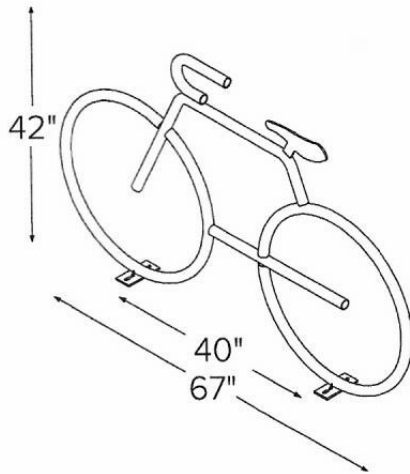

Powder Coated Finishes

NATIONAL OUTDOOR FURNITURE, INC. 1210 W. Main Street #296 Riverhead, NY 11901 Toll-Free Phone: 1-888-663-4621 Phone: 631-369-9099 Fax: 631-207-8312 Email: nofinc@optonline.net www.nationaloutdoorfurniture.com	NATIONAL OUTDOOR FURNITURE, INC. 144 Murdock Road #325 Pomfret Center, CT 06259 Toll-Free Phone: 1-888-516-8873 Phone: 1-860-974-1551 Fax: 516-706-1901 Email: nofinc@earthlink.net www.nationaloutdoorfurniture.com