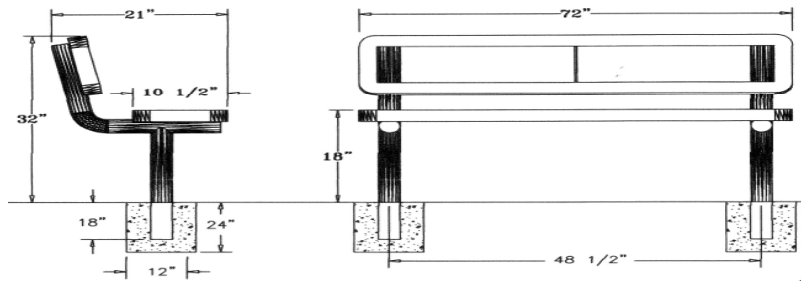

Regal Style

**6 Ft. Regal Bench With Back, Rounded Corners - Inground Mount.**

- 6' Dimensions: 72"L x 32"Ht. 113 Lbs.
- Top and seats are made with polyethylene coated 3/4" #9 expanded metal inside a 2" x 2" x 1/8" angle iron frame.
- 2 3/8" Zinc coated, powder coated galvanized legs.
- Some assembly required.

**Item #:** WC EB6WBIG

Regal Style

**8 Ft. Regal Bench With Back, Rounded Corners - Inground Mount.**

- 8' Dimensions: 96"L x 32"Ht. 170 Lbs.
- Top and seats are made with polyethylene coated 3/4" #9 expanded metal inside a 2" x 2" x 1/8" angle iron frame.
- 2 3/8" Zinc coated, powder coated galvanized legs.
- Some assembly required.