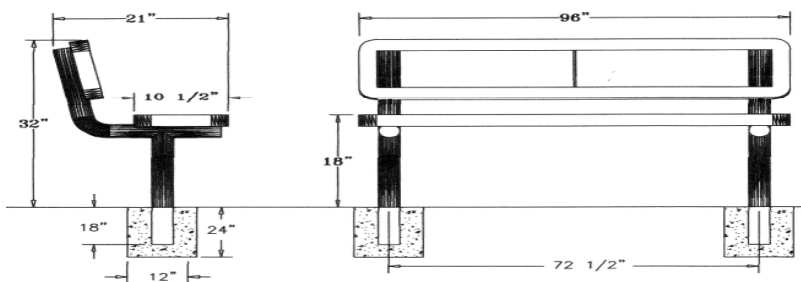

6 Ft. Regal Bench With Back, Rounded Corners - Inground Mount.

- 6' Dimensions: 72"L x 32"Ht. 113 Lbs.
- Top and seats are made with polyethylene coated 3/4" #9 expanded metal inside a 2" x 2" x 1/8" angle iron frame.
- 2 3/8" Zinc coated, powder coated galvanized legs.
- Some assembly required.

Item #: WC EB6WBIG

8 Ft. Regal Bench With Back, Rounded Corners - Inground Mount.

- 8' Dimensions: 96"L x 32"Ht. 170 Lbs.
- Top and seats are made with polyethylene coated 3/4" #9 expanded metal inside a 2" x 2" x 1/8" angle iron frame.
- 2 3/8" Zinc coated, powder coated galvanized legs.
- Some assembly required.

Item #: WC EB8WBIG

Textured Polyethylene Colors

Powder Coat Gloss Colors

NATIONAL OUTDOOR FURNITURE, INC.

1210 W. Main Street #296 Riverhead, NY 11901
Toll-Free Phone: 1-888-663-4621
Phone: 631-369-9099 Fax: 631-207-8312
Email: nofinc@optonline.net
www.nationaloutdoorfurniture.com

NATIONAL OUTDOOR FURNITURE, INC.

144 Murdock Road #325 Pomfret Center, CT 06259
Toll-Free Phone: 1-888-516-8873
Phone: 1-860-974-1551 Fax: 516-706-1901
Email: nofinc@earthlink.net
www.nationaloutdoorfurniture.com