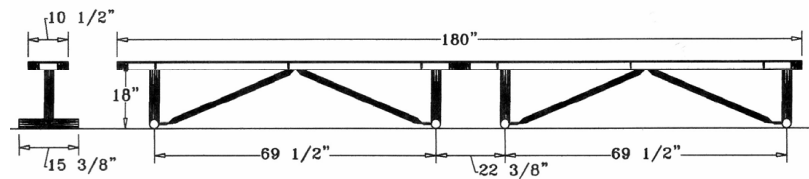

10 Ft. Regal Bench, No Back, Rounded Corners - Portable.

- 10' Dimensions: 120"L x 18"Ht. 90 Lbs.
- Top and seats are made with polyethylene coated 3/4" #9 expanded metal inside a 2" x 2" x 1/8" angle iron frame.
- Four 2 3/8" Zinc coated, powder coated galvanized legs.
- Two sections bolted together.
- Some assembly required.

Item #: WC EB10P

15 Ft. Regal Bench, No Back, Rounded Corners - Portable.

- 15' Dimensions: 180"L x 18"Ht. 154 Lbs.
- Top and seats are made with polyethylene coated 3/4" #9 expanded metal inside a 2" x 2" x 1/8" angle iron frame.
- Four 2 3/8" Zinc coated, powder coated galvanized legs.
- Two sections bolted together.
- Some assembly required.

Item #: WC EB15P

Portable Table Mounting Options

Textured Polyethylene Colors

Powder Coat Gloss Colors

NATIONAL OUTDOOR FURNITURE, INC.
1210 W. Main Street #296 Riverhead, NY 11901
Toll-Free Phone: 1-888-663-4621
Phone: 631-369-9099 Fax: 631-207-8312
Email: nofinc@optonline.net
www.nationaloutdoorfurniture.com

NATIONAL OUTDOOR FURNITURE, INC.
144 Murdock Road #325 Pomfret Center, CT 06259
Toll-Free Phone: 1-888-516-8873
Phone: 1-860-974-1551 Fax: 516-706-1901
Email: nofinc@earthlink.net
www.nationaloutdoorfurniture.com