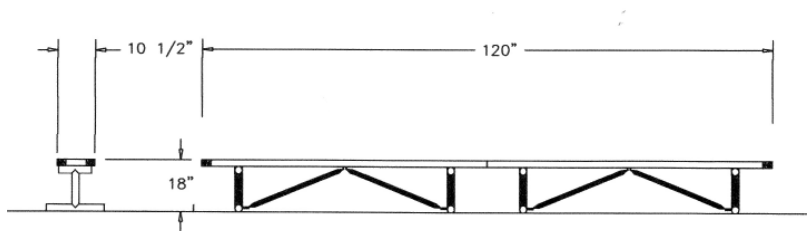

**Regal Style Portable**

**10 Ft. Regal Bench, No Back, Rounded Corners - Portable.**

- 10' Dimensions: 120"L x 18"Ht. 90 Lbs.
- Top and seats are made with polyethylene coated 3/4" #9 expanded metal inside a 2" x 2" x 1/8" angle iron frame.
- Four 2 3/8" Zinc coated, powder coated galvanized legs.
- Two sections bolted together.
- Some assembly required.

**Item #: WC EB10P**

**Regal Style Portable**

**15 Ft. Regal Bench, No Back, Rounded Corners - Portable.**

- 15' Dimensions: 180"L x 18"Ht. 154 Lbs.
- Top and seats are made with polyethylene coated 3/4" #9 expanded metal inside a 2" x 2" x 1/8" angle iron frame.
- Four 2 3/8" Zinc coated, powder coated galvanized legs.
- Two sections bolted together.
- Some assembly required.