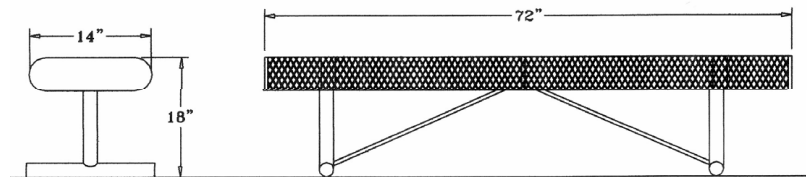

**Rolled Style
Portable**

6 Ft. Rolled Backless Bench - Portable.

- 60 Lbs.
- 3/4" #9 Plastisol or polyethylene coated expanded steel seat.
- 2 3/8" Zinc coated, powder coated galvanized legs.
- See insert picture for portable base.
- Some assembly required.

Item #: WC RB6P

**Rolled Style
Portable**

Portable Table Mounting Options

Surface Mounting Clamp

Inground Mounting Clamp

8 Ft. Rolled Backless Bench- Portable.

- 90 Lbs.
- 3/4" #9 Plastisol or polyethylene coated expanded steel seat.
- 2 3/8" Zinc coated, powder coated galvanized legs.
- See insert picture for portable base.
- Some assembly required.