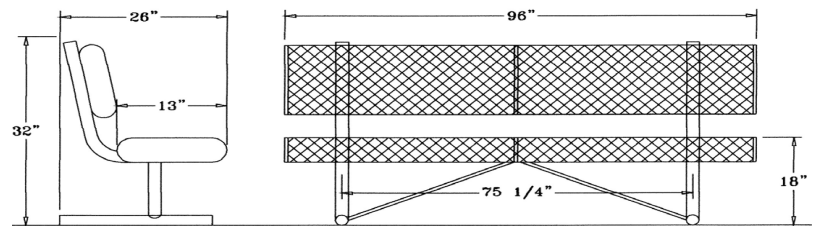

6 Ft. Rolled Style Bench with Back - Portable.

- 128 Lbs.
- 3/4" #9 Polyethylene coated expanded steel.
- 2 3/8" Zinc coated, powder coated galvanized legs.
- Some assembly required.

Item #: WC RB6WBP

Portable Table Mounting Options

8 Ft. Rolled Style Bench with Back - Portable.

- 186 Lbs.
- 3/4" #9 Polyethylene coated expanded steel.
- 2 3/8" Zinc coated, powder coated galvanized legs.
- Some assembly required.

Item #: WC RB8WBP

Textured Polyethylene Colors

Powder Coat Gloss Colors

NATIONAL OUTDOOR FURNITURE, INC.
1210 W. Main Street #296 Riverhead, NY 11901
Toll-Free Phone: 1-888-663-4621
Phone: 631-369-9099 Fax: 631-207-8312
Email: nofinc@optonline.net
www.nationaloutdoorfurniture.com

NATIONAL OUTDOOR FURNITURE, INC.
144 Murdock Road #325 Pomfret Center, CT 06259
Toll-Free Phone: 1-888-516-8873
Phone: 1-860-974-1551 Fax: 516-706-1901
Email: nofinc@earthlink.net
www.nationaloutdoorfurniture.com