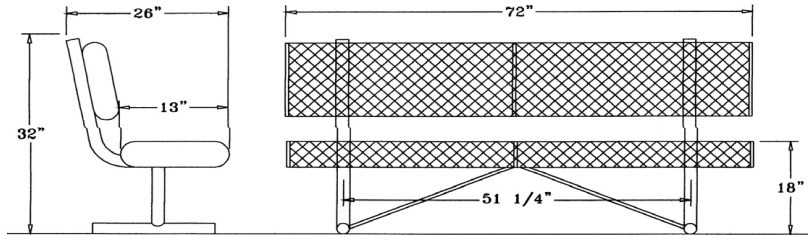

 **Rolled Style Portable**

**6 Ft. Rolled Style Bench with Back - Portable.**

- 128 Lbs.
- 3/4" #9 Polyethylene coated expanded steel.
- 2 3/8" Zinc coated, powder coated galvanized legs.
- Some assembly required.

**Item #: WC RB6WBP**

 **Rolled Style Portable**

**Portable Table Mounting Options**

**8 Ft. Rolled Style Bench with Back - Portable.**

- 186 Lbs.
- 3/4" #9 Polyethylene coated expanded steel.
- 2 3/8" Zinc coated, powder coated galvanized legs.
- Some assembly required.