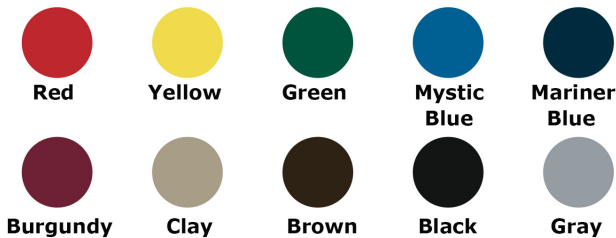

**Item #: WC RB8WBP**

**Textured Polyethylene Colors**

**Powder Coat Gloss Colors**

**NATIONAL OUTDOOR FURNITURE, INC.**  
 1210 W. Main Street #296 Riverhead, NY 11901  
 Toll-Free Phone: 1-888-663-4621  
 Phone: 631-369-9099 Fax: 631-207-8312  
 Email: [nofinc@optonline.net](mailto:nofinc@optonline.net)  
[www.nationaloutdoorfurniture.com](http://www.nationaloutdoorfurniture.com)