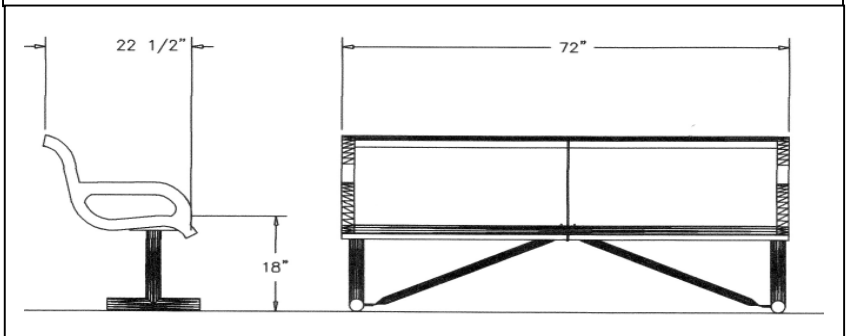

Portable Table Mounting Options