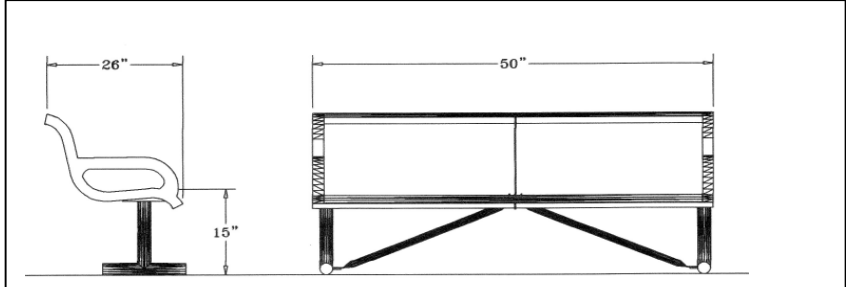

#### 4 Ft. Classic Wingline Bench with Back - Portable.

- 131 Lbs.
- Polyethylene coated ribbed steel seat/back.
- 2 3/8" Zinc coated, powder coated galvanized legs.
- Some assembly required.

**Item #:** WC WC4WBP