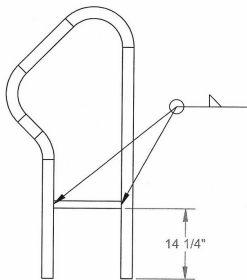

Slope Bike Rack

- 26 and 30.4 Lbs.
- 27 3/4" Wide x 37 7/16" High.
- Heavy walled steel tubing.
- 6" Round .25 plate for surface mounting rack.
- Zinc rich primer TGIC epoxy powder coating.
- Available in surface (shown) or inground mount.
- Mounting hardware not included.
- One year warranty.

NOF# WC BKSP

| | |
|-----------|--|
| WC BKSPSM | Slope Bike Rack, 26 Lbs. – Surface Mount. |
| WC BKSPIG | Slope Bike Rack, 30.4 Lbs. – Inground Mount. |

Powder Coat Gloss Colors

Surface Mount

Inground Mount