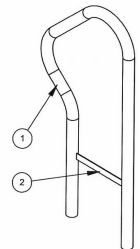

Slope Bike Rack

- 26 and 30.4 Lbs.
- 27 3/4" Wide x 37 7/16" High.
- Heavy walled steel tubing.
- 6" Round .25 plate for surface mounting rack.
- Zinc rich primer TGIC epoxy powder coating.
- Available in surface (shown) or inground mount.
- Mounting hardware not included.
- One year warranty.

NOF# WC BKSP

| | |
|-----------|--|
| WC BKSPSM | Slope Bike Rack, 26 Lbs. – Surface Mount. |
| WC BKSPIG | Slope Bike Rack, 30.4 Lbs. – Inground Mount. |

Powder Coat Gloss Colors

Surface Mount

Inground Mount