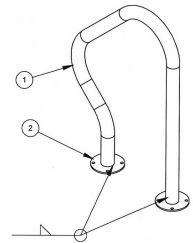

Slope Bike Rack

- 26 and 30.4 Lbs.
- 27 3/4" Wide x 37 7/16" High.
- Heavy walled steel tubing.
- 6" Round .25 plate for surface mounting rack.
- Zinc rich primer TGIC epoxy powder coating.
- Available in surface (shown) or inground mount.
- Mounting hardware not included.
- One year warranty.

NOF# WC BKSP

| | |
|-----------|--|
| WC BKSPSM | Slope Bike Rack, 26 Lbs. – Surface Mount. |
| WC BKSPIG | Slope Bike Rack, 30.4 Lbs. – Inground Mount. |

Powder Coat Gloss Colors

Surface Mount

Inground Mount