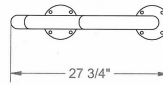

Powder Coat Gloss Colors