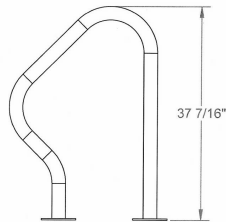

Slope Bike Rack

- 26 and 30.4 Lbs.
- 27 3/4" Wide x 37 7/16" High.
- Heavy walled steel tubing.
- 6" Round .25 plate for surface mounting rack.
- Zinc rich primer TGIC epoxy powder coating.
- Available in surface (shown) or inground mount.
- Mounting hardware not included.
- One year warranty.

NOF# WC BKSP

| | |
|-----------|--|
| WC BKSPSM | Slope Bike Rack, 26 Lbs. – Surface Mount. |
| WC BKSPIG | Slope Bike Rack, 30.4 Lbs. – Inground Mount. |

Powder Coat Gloss Colors

Surface Mount

Inground Mount