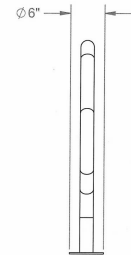

Slope Bike Rack

- 26 and 30.4 Lbs.
- 27 3/4" Wide x 37 7/16" High.
- Heavy walled steel tubing.
- 6" Round .25 plate for surface mounting rack.
- Zinc rich primer TGIC epoxy powder coating.
- Available in surface (shown) or inground mount.
- Mounting hardware not included.
- One year warranty.

NOF# WC BKSP

| | |
|-----------|--|
| WC BKSPSM | Slope Bike Rack, 26 Lbs. – Surface Mount. |
| WC BKSPIG | Slope Bike Rack, 30.4 Lbs. – Inground Mount. |

Powder Coat Gloss Colors

Surface Mount

Inground Mount